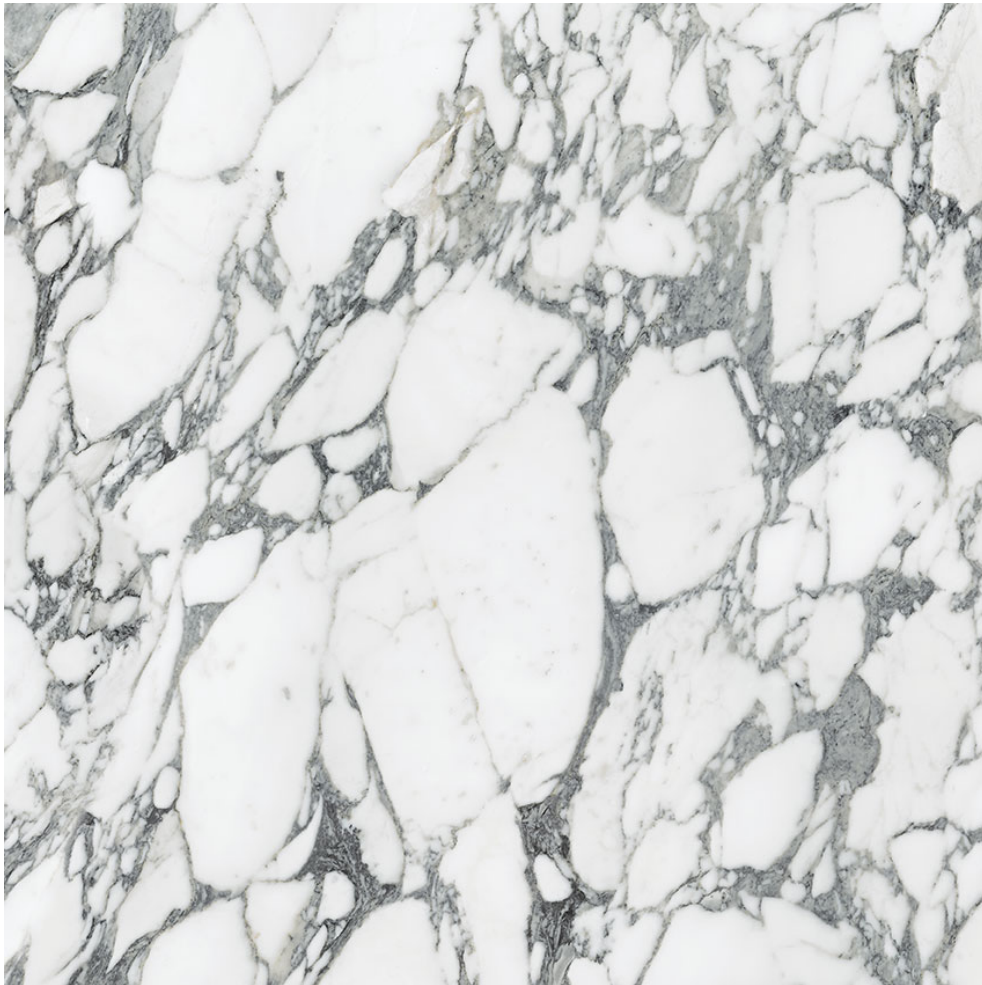

---

**PRODUCT**

**ROYAL STONEWORKS 36X36 ITALIAN ARABESCATO**

**POLISHED**

---

36"x36" | Porcelain | Tile

**TECHNICAL DATA**

CODE: QUSW-IA-7P  
NAME: Royal Stoneworks 36X36 Italian Arabescato Polished  
SERIES: Royal Stoneworks  
SIZE: 36"x36"  
FINISH: Polished  
LOOK: Stone Look  
EDGE: Rectified  
FAMILY: Tile  
FROST RESISTANCE: Yes  
SHADE VARIATION: V3  
STYLE: Contemporary  
SUITABLE FOR: Indoor|Shower  
TYPOLOGY: Porcelain  
TYPE OF PIECE: Field Tile  
USE: Floor and Wall