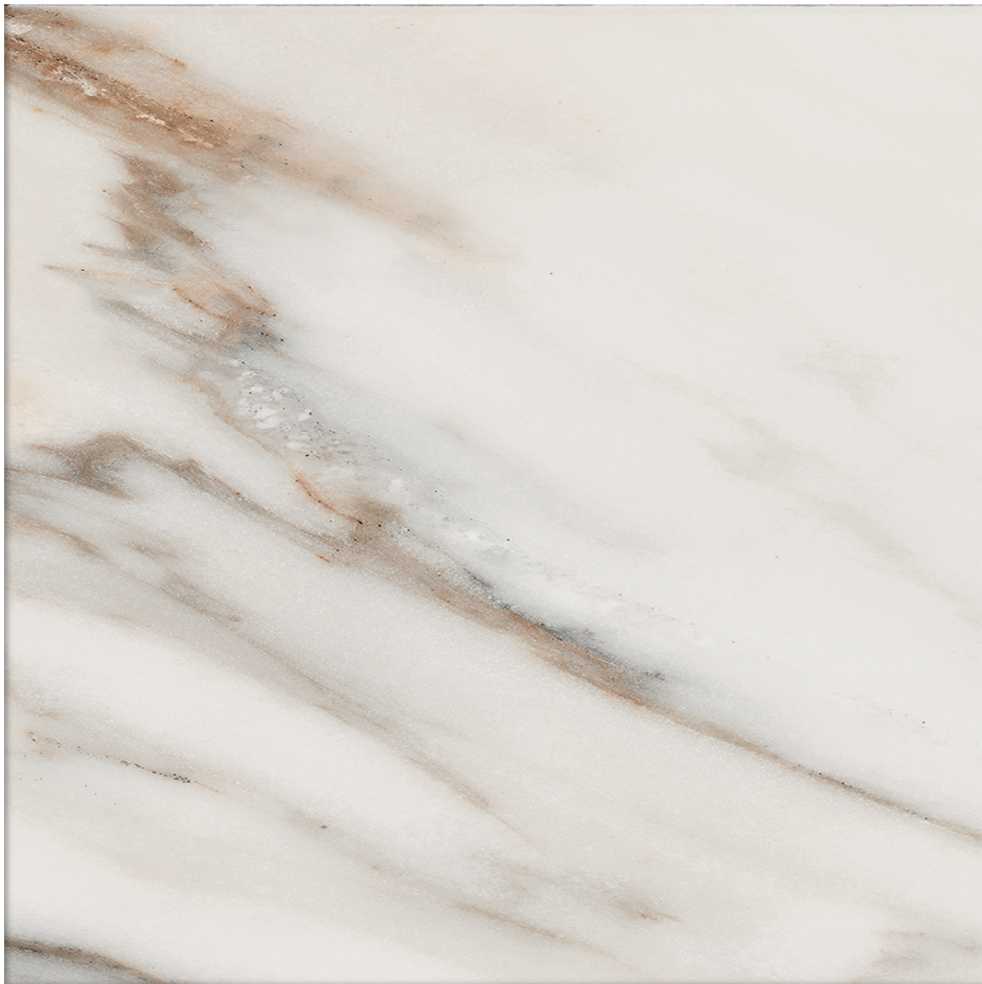

PRODUCT
OBSESSION 10X10 CALACATTA

10"x10" | Glazed Porcelain | Tile

ROOM SCENES

TECHNICAL DATA

CODE: QUOB-CA-3
NAME: Obsession 10x10 Calacatta
SERIES: Obsession
SIZE: 10"x10"
FINISH: Matt
LOOK: Marble Look
BREAKING STRENGTH: ≥ 1300 N
CHEMICAL RESISTANCE: GA GLA GHA
DCOF: > 0.42
FAMILY: Tile
FROST RESISTANCE: Yes
MOHS: 6
PEI: 4
R VALUE: R9
SHADE VARIATION: V1
STAIN RESISTANCE: 5
STYLE: Classic
SUITABLE FOR: Backsplash|Indoor|Shower
TYPOLOGY: Glazed Porcelain
THICKNESS: 9 mm
TYPE OF PIECE: Field Tile
USE: Floor and Wall
NOTES: 22 graphic variations