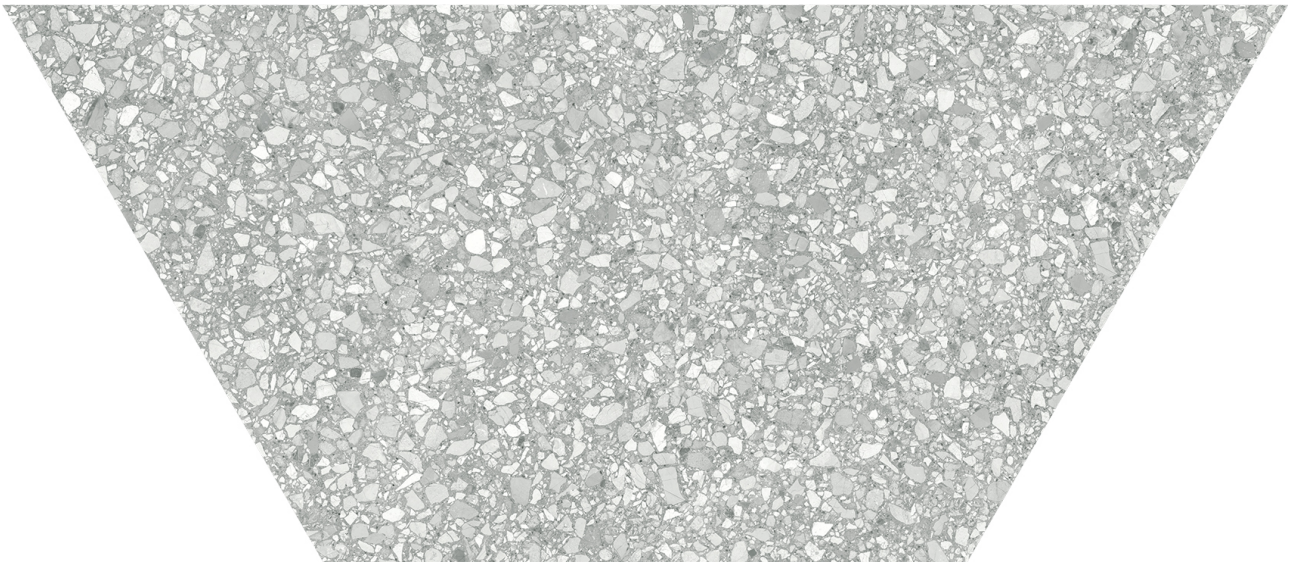

---

**PRODUCT**

**STATION 10X24 ASH HALF HEXAGON**

---

10"x24" | Color Body Porcelain | Tile

## TECHNICAL DATA

CODE: AC4500-09400

NAME: Station 10x24 Ash Half Hexagon

SERIES: Station

SIZE: 10"x24"

FINISH: Matte

LOOK: Terrazo

BREAKING STRENGTH:  $\geq 360 \geq 1600$