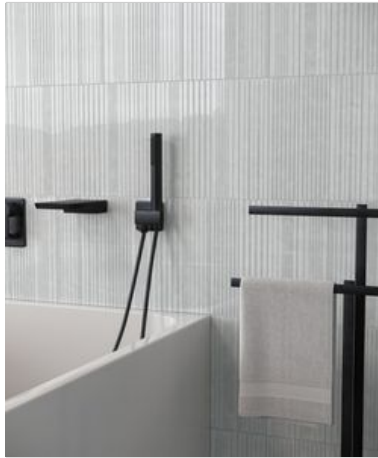

PRODUCT

GEOMETRA 3X12 SILVER DIVIDE

3"x12" | Pressed Glazed Ceramic | Mosaic and Decorative Tile

ROOM SCENES

TECHNICAL DATA

CODE: AC4000-03090

NAME: Geometra 3x12 Silver Divide

SERIES: Geometra

SIZE: 3"x12"

FINISH: Gloss

LOOK: Glass

FAMILY: Mosaic and Decorative Tile

SHADE VARIATION: V2

SUITABLE FOR: Indoor

TYPOLOGY: Pressed Glazed Ceramic

TYPE OF PIECE: Field Tile