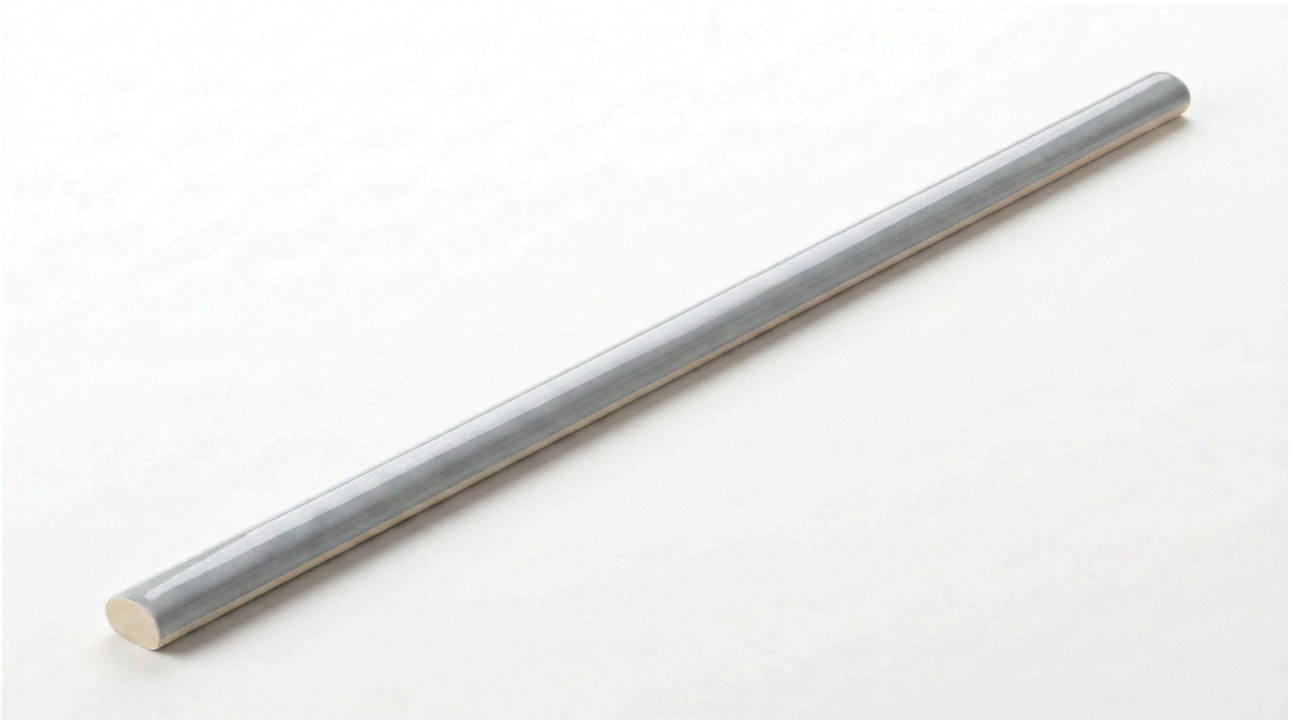

---

**PRODUCT**  
**ARUBA STEEL GLOSS .39X9 TRIM**

---

.39"x9" | Porcelain | Tile

**TECHNICAL DATA**

CODE: QUAU-ST-SBG  
NAME: Aruba Steel Gloss .39x9 Trim  
SERIES: Aruba  
SIZE: .39"x9"  
FINISH: Gloss  
LOOK: Subway Tile  
FAMILY: Tile  
FROST RESISTANCE: Yes  
PEI: 4  
STYLE: Contemporary  
SUITABLE FOR: Indoor| Outdoor| Pool| Backsplash| Shower  
TYPOLOGY: Porcelain  
TYPE OF PIECE: Trim  
USE: Floor and Wall