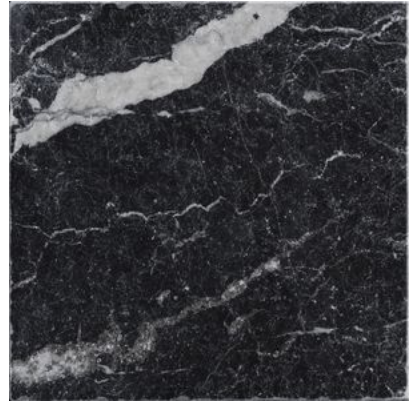

Obsession 10x10 Nero
10"x10" | Glazed Porcelain