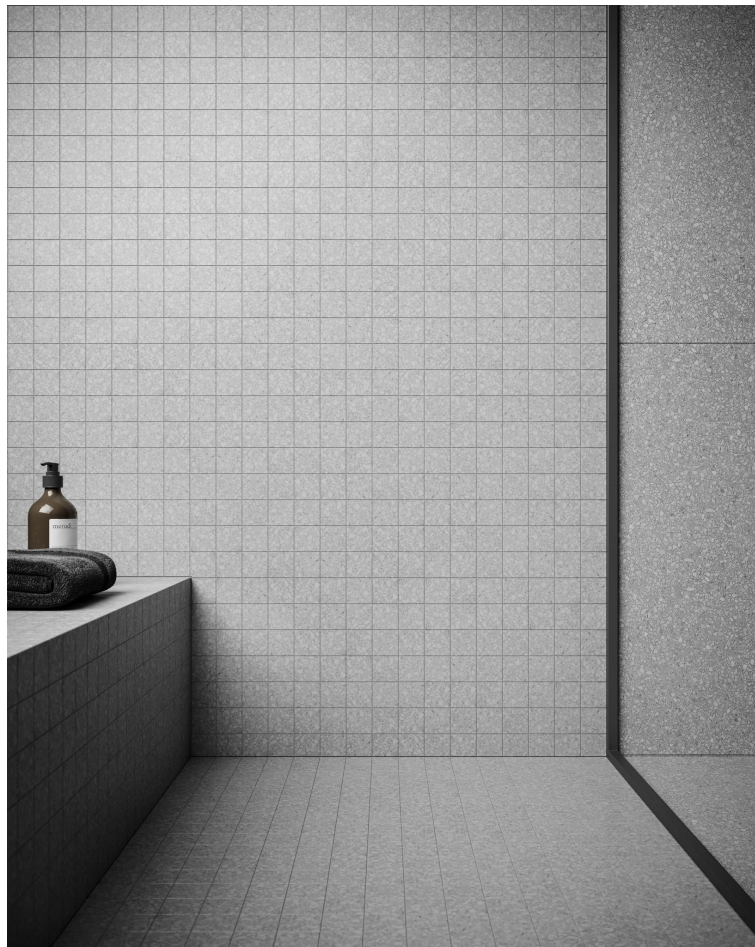

SERIES STATION

| Color Body Porcelain | Terrazo

A tribute to the beautiful Venetian Terrazzo.

PRODUCTS

Station 32x32 Ash
32"x32" | Color Body Porcelain

Station 32x32 Shadow
32"x32" | Color Body Porcelain

Station 32x32 Ivory
32"x32" | Color Body Porcelain

Station 32x32 Pearl
32"x32" | Color Body Porcelain

Station 12x24 Ash
12"x24" | Color Body Porcelain

Station 12x24 Ivory
12"x24" | Color Body Porcelain

Station 12x24 Pearl
12"x24" | Color Body Porcelain

Station 12x24 Shadow
12"x24" | Color Body Porcelain

Station 10x24 Ash Half Hexagon
10"x24" | Color Body Porcelain

Station 10x24 Pearl Half Hexagon
10"x24" | Color Body Porcelain

Station 10x24 Shadow Half Hexagon
10"x24" | Color Body Porcelain

Station 10x24 Ivory Half Hexagon
10"x24" | Color Body Porcelain