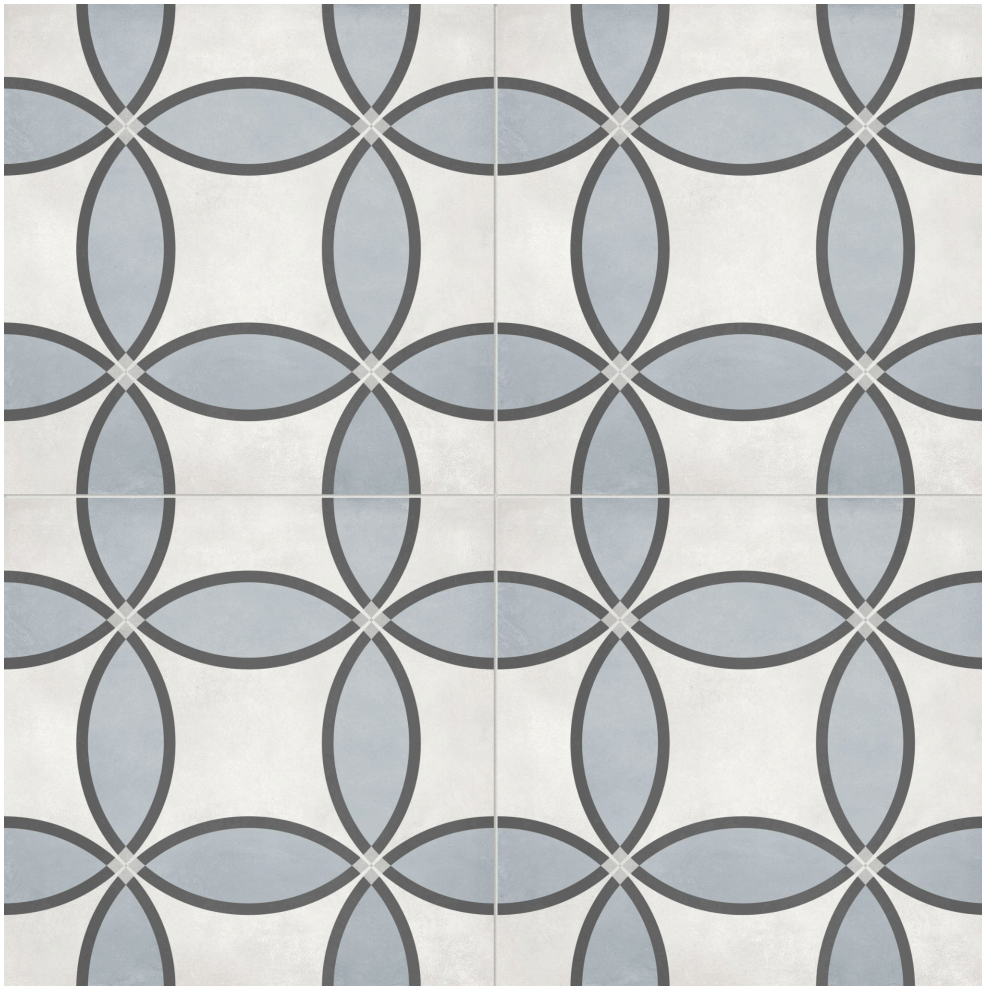

# FORM 8X8 TIDE ZENITH

---

8"x8" | Pressed Glazed Porcelain | Tile

**TECHNICAL DATA**

CODE: AC4500-07690

NAME: Form 8x8 Tide Zenith

SERIES: Form AC

SIZE: 8"x8"

SHADE VARIATION: V2/V3/V4

SUITABLE FOR: Indoor| Outdoor

TPOLOGY: Pressed Glazed Porcelain

THICKNESS: 9mm

TYPE OF PIECE: Field Tile

USE: Floor and Wall

NOTES: This product is special order and cannot be cancelled, returned, or refunded.