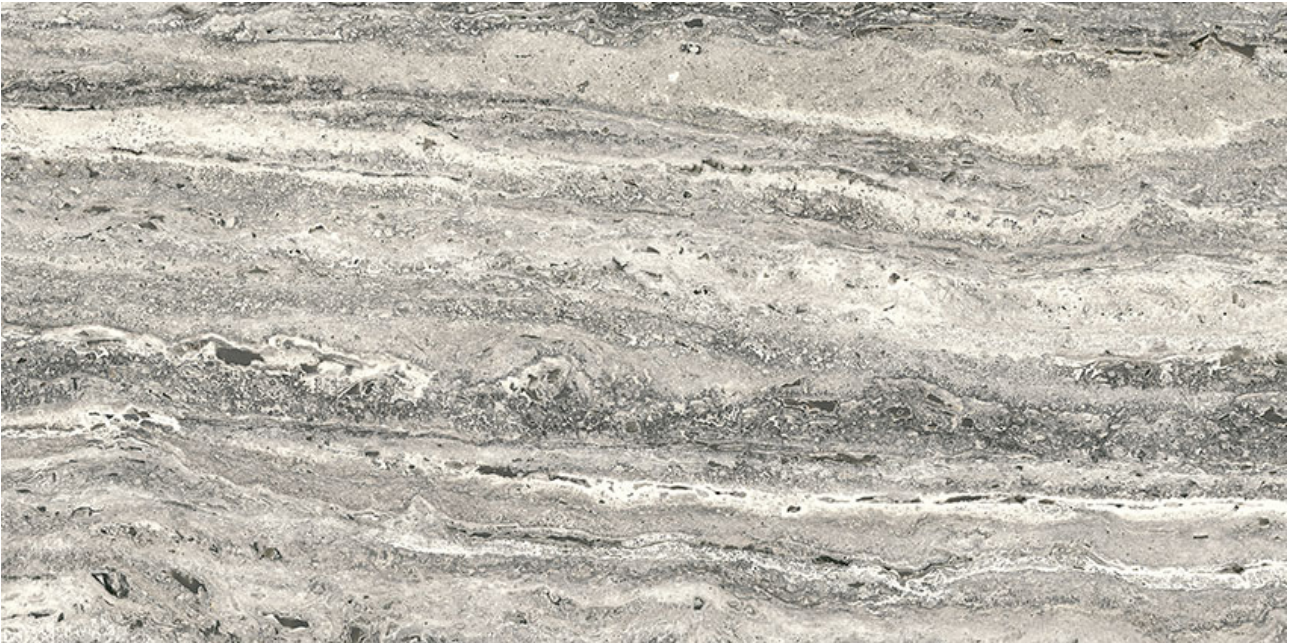

PRODUCT

ROYAL STONeworks 12X24 REGAL GREY VEIN GRN

12"x24" | Porcelain | Tile

TECHNICAL DATA

CODE: QUSW-RG-5G
NAME: Royal Stoneworks 12X24 Regal Grey Vein Grn
SERIES: Royal Stoneworks
SIZE: 12"x24"
FINISH: Grained
LOOK: Stone Look
EDGE: Rectified
FAMILY: Tile
FROST RESISTANCE: Yes
STYLE: Contemporary
SUITABLE FOR: Indoor|Shower
TYPOLOGY: Porcelain
TYPE OF PIECE: Field Tile
USE: Floor and Wall