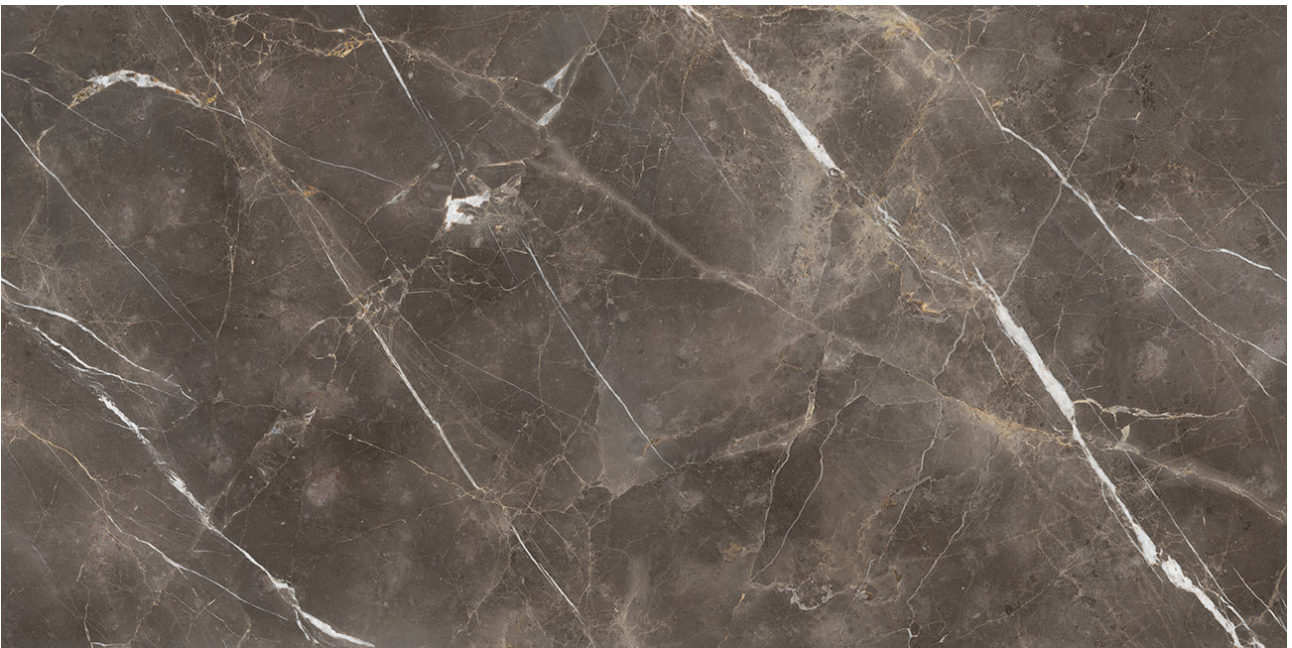

PRODUCT
ROYAL STONEWORKS 63X126 REGAL BROWN MARBLE
POLISHED

63"x126" | Sintered Slab | Tile

TECHNICAL DATA

CODE: QUSW-RM-1P
NAME: Royal Stoneworks 63X126 Regal Brown Marble Polished
SERIES: Royal Stoneworks
SIZE: 63"x126"
FINISH: Polished
LOOK: Stone Look
EDGE: Rectified
FAMILY: Tile
FROST RESISTANCE: Yes
SHADE VARIATION: V3
STYLE: Contemporary
SUITABLE FOR: Indoor|Shower
TYPOLOGY: Sintered Slab
TYPE OF PIECE: Field Tile
USE: Floor and Wall