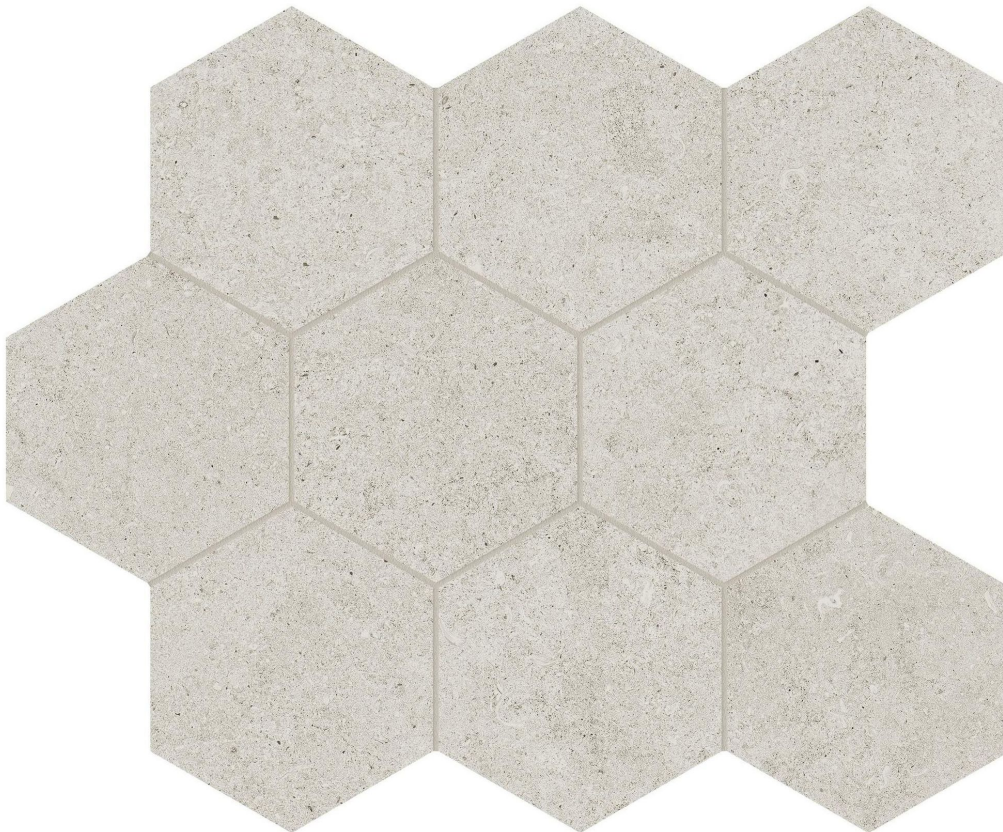

PRODUCT
LITHOFORM 4\" HEX CROSSCUT COAST

10.5\"x12\" | Porcelain | Tile

TECHNICAL DATA

CODE: AC8510-00320

NAME: Lithoform 4" Hex Crosscut Coast

SERIES: Lithoform

SIZE: 10.5"x12"

FINISH: Organic Matte

LOOK: Stone Look

EDGE: Rectified

FAMILY: Tile

STYLE: Contemporary

SUITABLE FOR: Indoor| Outdoor

TYPOLOGY: Porcelain

TYPE OF PIECE: Mosaic

USE: Floor and Wall