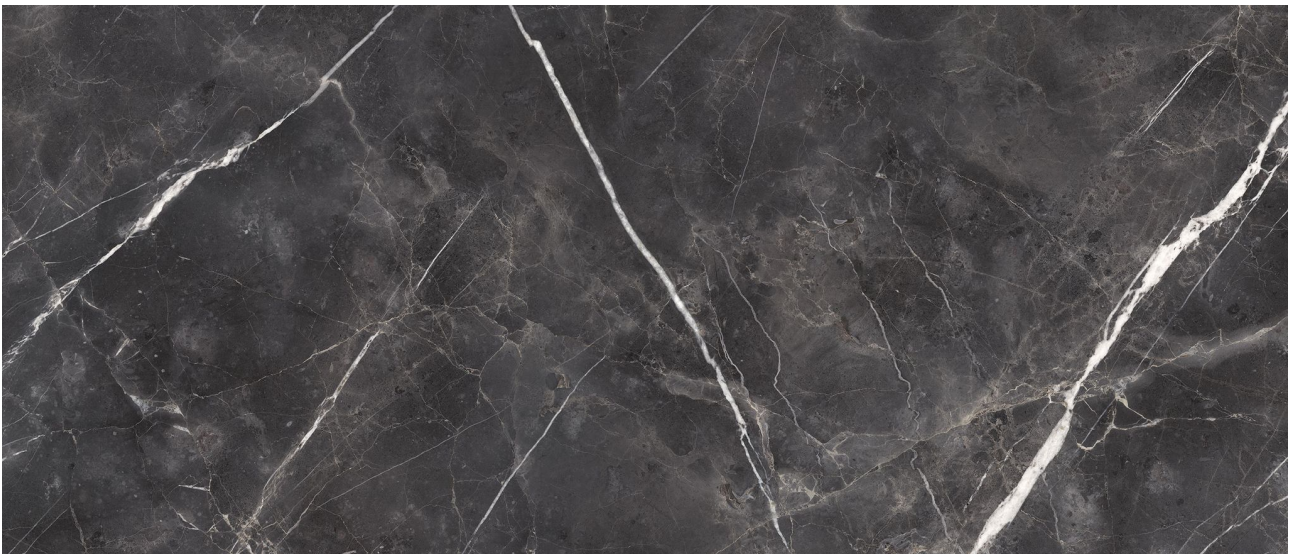

PRODUCT

ROYAL STONWORKS 48X110 TUSCAN FORGE VEIN

POLISHED

48"x110" | Sintered Slab | Tile

TECHNICAL DATA

CODE: QUSW-TF-2P
NAME: Royal Stoneworks 48X110 Tuscan Forge Vein Polished
SERIES: Royal Stoneworks
SIZE: 48"x110"
FINISH: Polished
LOOK: Stone Look
EDGE: Rectified
FAMILY: Tile
FROST RESISTANCE: Yes
SHADE VARIATION: V3
STYLE: Contemporary
SUITABLE FOR: Indoor|Shower
TYPOLOGY: Sintered Slab
TYPE OF PIECE: Field Tile
USE: Floor and Wall