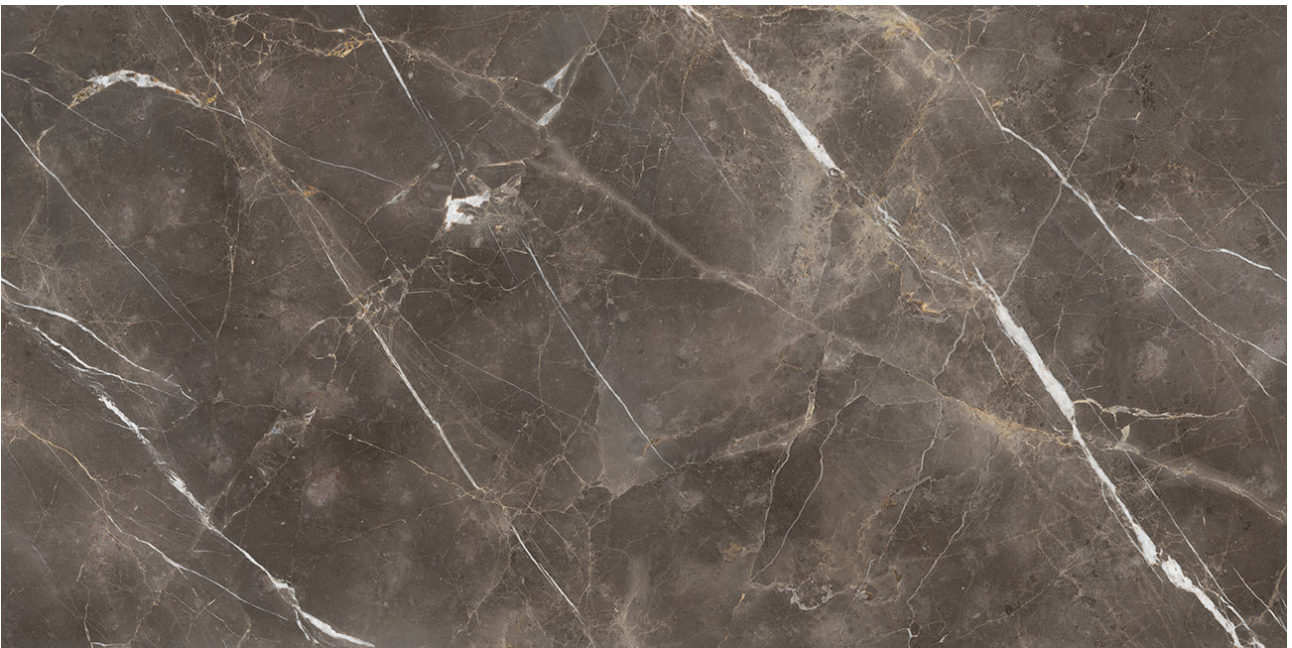

PRODUCT

**ROYAL STONEWORKS 63X126 REGAL BROWN MARBLE
HONED**

63"x126" | Sintered Slab | Tile

TECHNICAL DATA

CODE: QUSW-RM-1H
NAME: Royal Stoneworks 63X126 Regal Brown Marble Honed
SERIES: Royal Stoneworks
SIZE: 63"x126"
FINISH: Honed
LOOK: Stone Look
EDGE: Rectified
FAMILY: Tile
FROST RESISTANCE: Yes
SHADE VARIATION: V3
STYLE: Contemporary
SUITABLE FOR: Indoor|Shower
TYPOLOGY: Sintered Slab
TYPE OF PIECE: Field Tile
USE: Floor and Wall