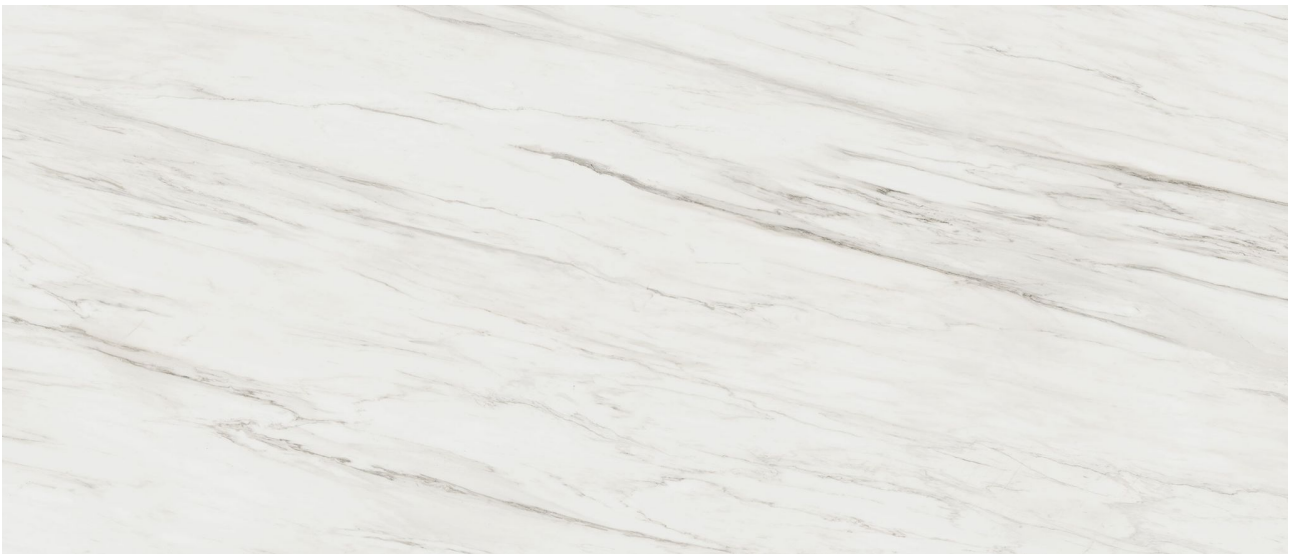

---

**PRODUCT**

**ROYAL STONEWORKS 48X110 ITALIAN CREAM VEIN**

**HONED**

---

48"x110" | Sintered Slab | Tile

## ROOM SCENES

**TECHNICAL DATA**

CODE: QUSW-IC-2H  
NAME: Royal Stoneworks 48X110 Italian Cream Vein Honed  
SERIES: Royal Stoneworks  
SIZE: 48"x110"  
FINISH: Honed  
LOOK: Stone Look  
EDGE: Rectified  
FAMILY: Tile  
FROST RESISTANCE: Yes  
STYLE: Contemporary  
SUITABLE FOR: Indoor|Shower  
TYPOLOGY: Sintered Slab  
TYPE OF PIECE: Field Tile  
USE: Floor and Wall