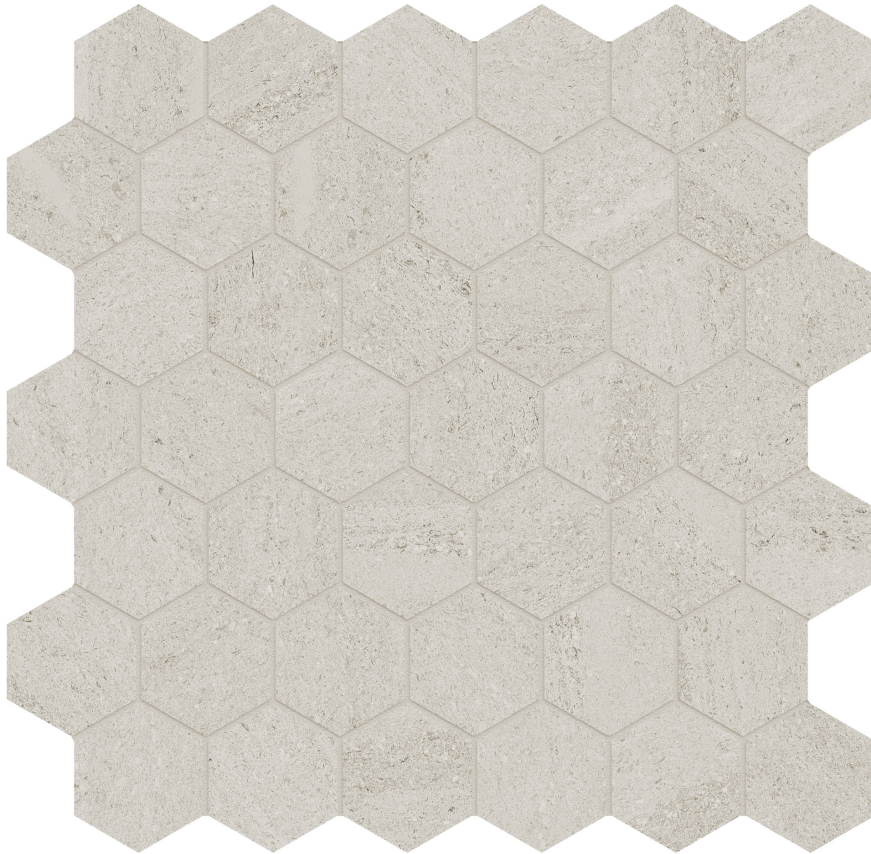

PRODUCT

LITHOFORM 2\" hex veincut dunes

12"x12" | Porcelain | Tile

TECHNICAL DATA

CODE: AC8510-00350

NAME: Lithoform 2" Hex Veincut Dunes

SERIES: Lithoform

SIZE: 12"x12"

FINISH: Organic Matte

LOOK: Stone Look

EDGE: Rectified

FAMILY: Tile

STYLE: Contemporary

SUITABLE FOR: Indoor| Outdoor

TYPOLOGY: Porcelain

TYPE OF PIECE: Mosaic