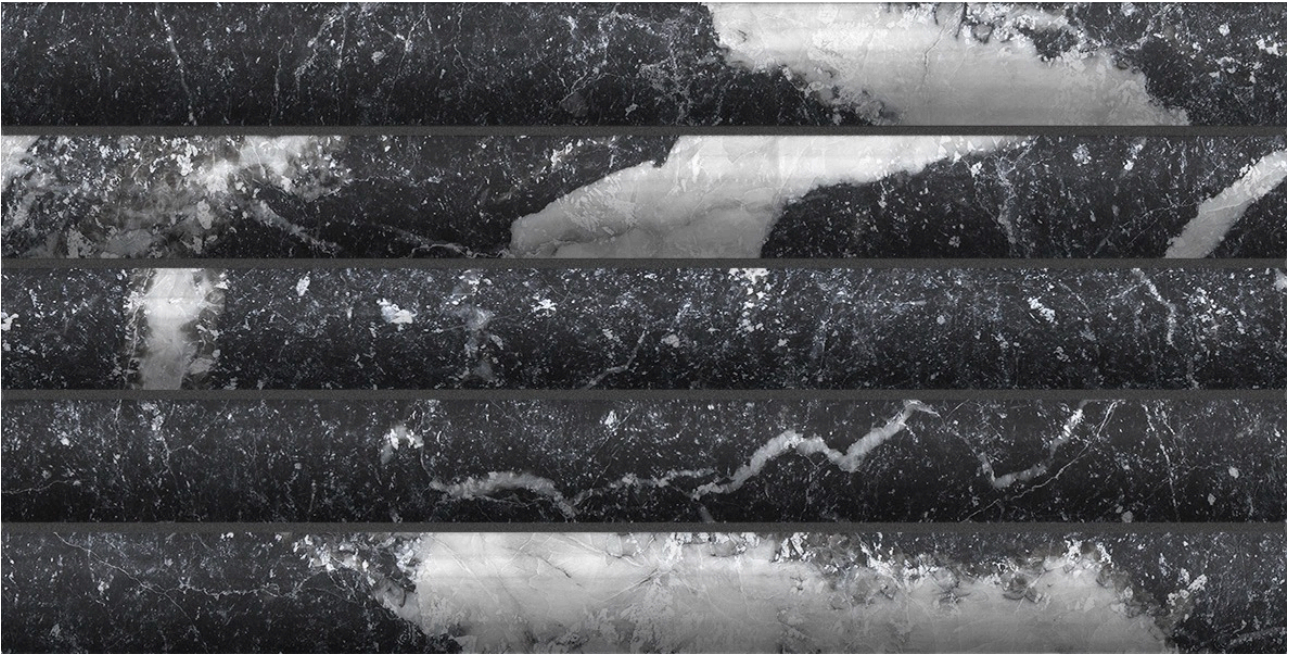

---

**PRODUCT**  
**OBSESSION 5X10 NERO**

---

5"x10" | Glazed Porcelain | Tile

ROOM SCENES

**TECHNICAL DATA**

CODE: QUOB-NE-2  
NAME: Obsession 5x10 Nero  
SERIES: Obsession  
SIZE: 5"x10"  
FINISH: Matt  
LOOK: Marble Look  
BREAKING STRENGTH:  $\geq 1300$  N  
CHEMICAL RESISTANCE: GA GLA GHA  
DCOF:  $> 0.42$   
FAMILY: Tile  
FROST RESISTANCE: Yes  
MOHS: 6  
PEI: 3  
R VALUE: R9  
SHADE VARIATION: V1  
STAIN RESISTANCE: 5  
STYLE: Classic  
SUITABLE FOR: Backsplash|Indoor|Shower  
TYPOLOGY: Glazed Porcelain  
THICKNESS: 9 mm  
TYPE OF PIECE: Field Tile  
USE: Wall only  
NOTES: 32 graphic variations