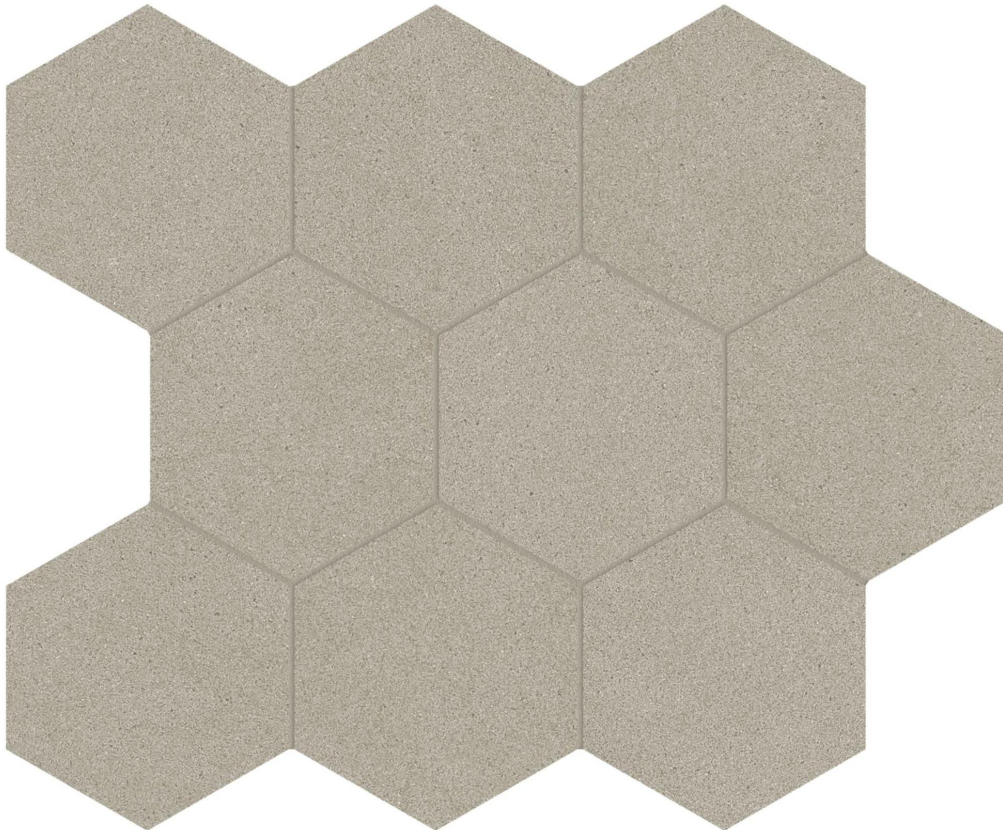

PRODUCT
SERENA 4\" HEX VALLEY

10.5"x12" | Porcelain | Tile

TECHNICAL DATA

CODE: AC8510-00300

NAME: Serena 4" Hex Valley

SERIES: Serena

SIZE: 10.5"x12"

FINISH: Organic Matte

LOOK: Stone Look

EDGE: Rectified

FAMILY: Tile

STYLE: Contemporary

SUITABLE FOR: Indoor| Outdoor

TPOLOGY: Porcelain

TYPE OF PIECE: Mosaic

USE: Floor and Wall