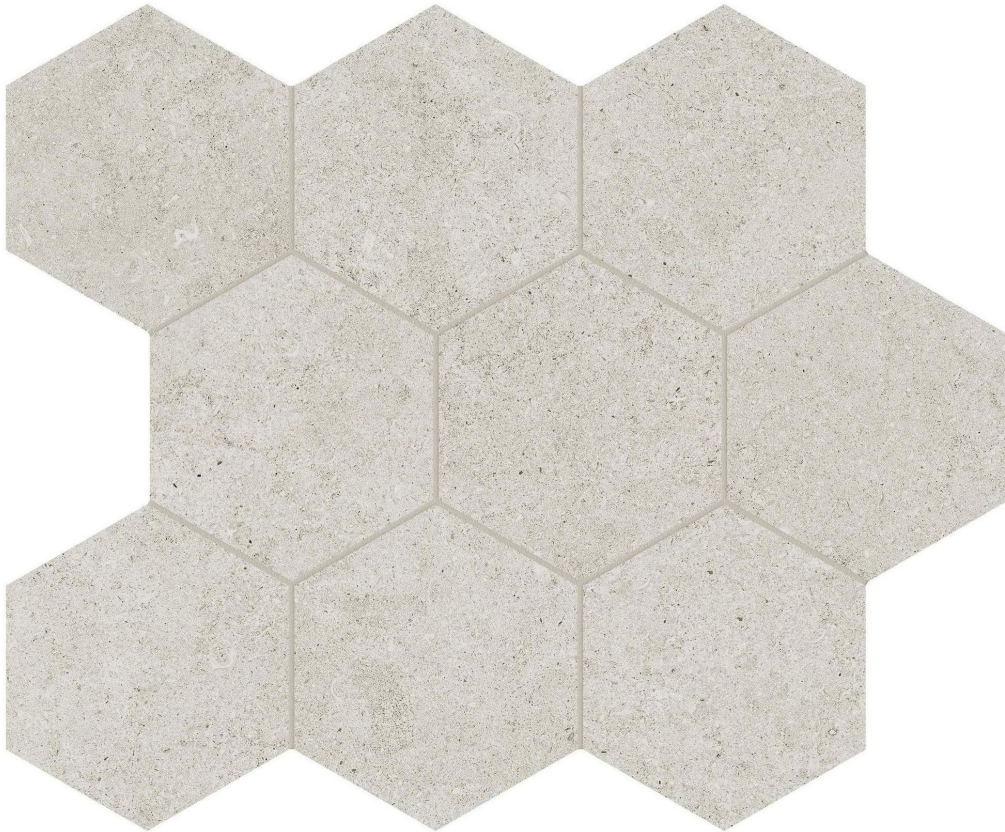

PRODUCT

LITHOFORM 4\" HEX CROSSCUT DUNES

10.5"x12" | Porcelain | Tile

TECHNICAL DATA

CODE: AC8510-00310

NAME: Lithoform 4'' Hex Crosscut Dunes

SERIES: Lithoform

SIZE: 10.5"x12"

FINISH: Organic Matte

LOOK: Stone Look

EDGE: Rectified

FAMILY: Tile

STYLE: Contemporary

SUITABLE FOR: Indoor| Outdoor

TPOLOGY: Porcelain

TYPE OF PIECE: Mosaic

USE: Floor and Wall

NOTES: This product is special order and cannot be cancelled, returned, or refunded.

PACKING

Size	Product type	BOX			PALLET		
		pcs	sqft	lb	boxes	sqft	lb
10.5"x12"	Mosaic	10	7.86		45		