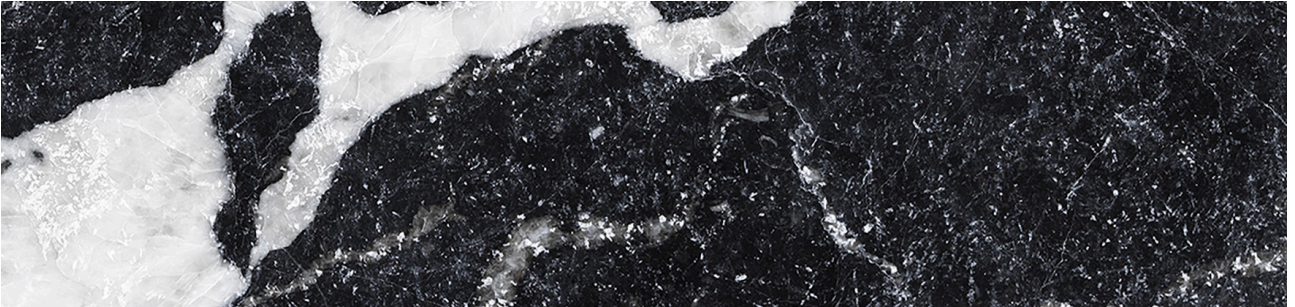

PRODUCT

OBSESSION 2.5X10 NERO

2.5"x10" | Glazed Porcelain | Tile