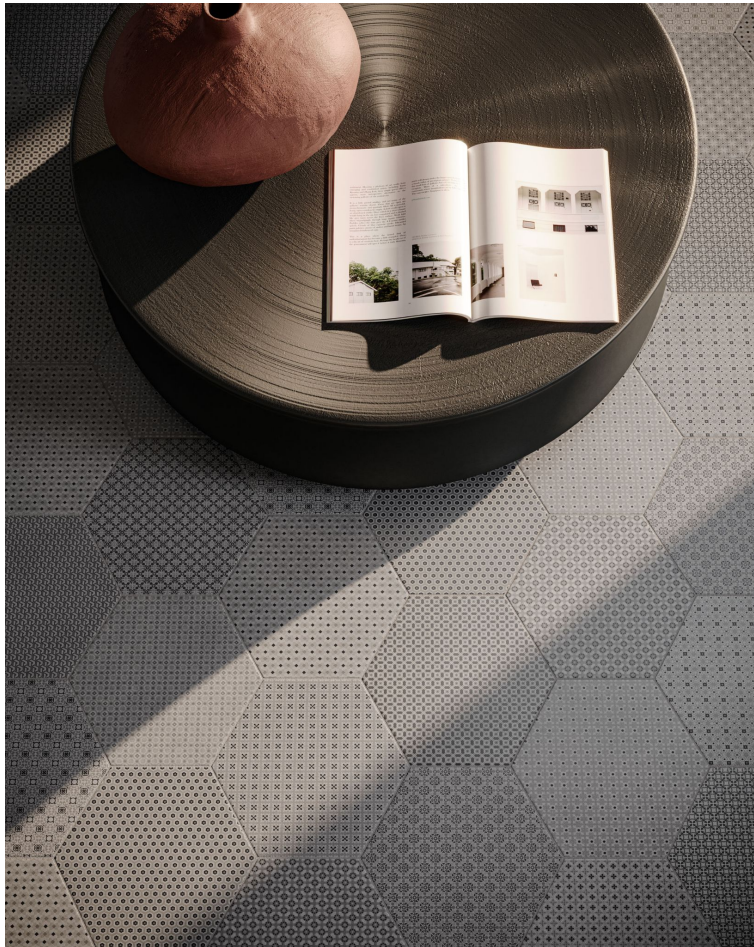

SERIES TAPESTRI

| Pressed Glazed Porcelain | Multi-Look Mosaics | Stone Look

Modern geometric compositions with sophistication and enduring style.

PRODUCTS

Tapestri 8.5 Cashmere Blend Hexagon
8.5"x10" | Pressed Glazed Porcelain

Tapestri 8.5 Cashmere Hexagon
8.5"x10" | Pressed Glazed Porcelain

Tapestri 8.5 Denim Blend Hexagon
8.5"x10" | Pressed Glazed Porcelain

Tapestri 8.5 Grey Denim Hexagon
8.5"x10" | Pressed Glazed Porcelain