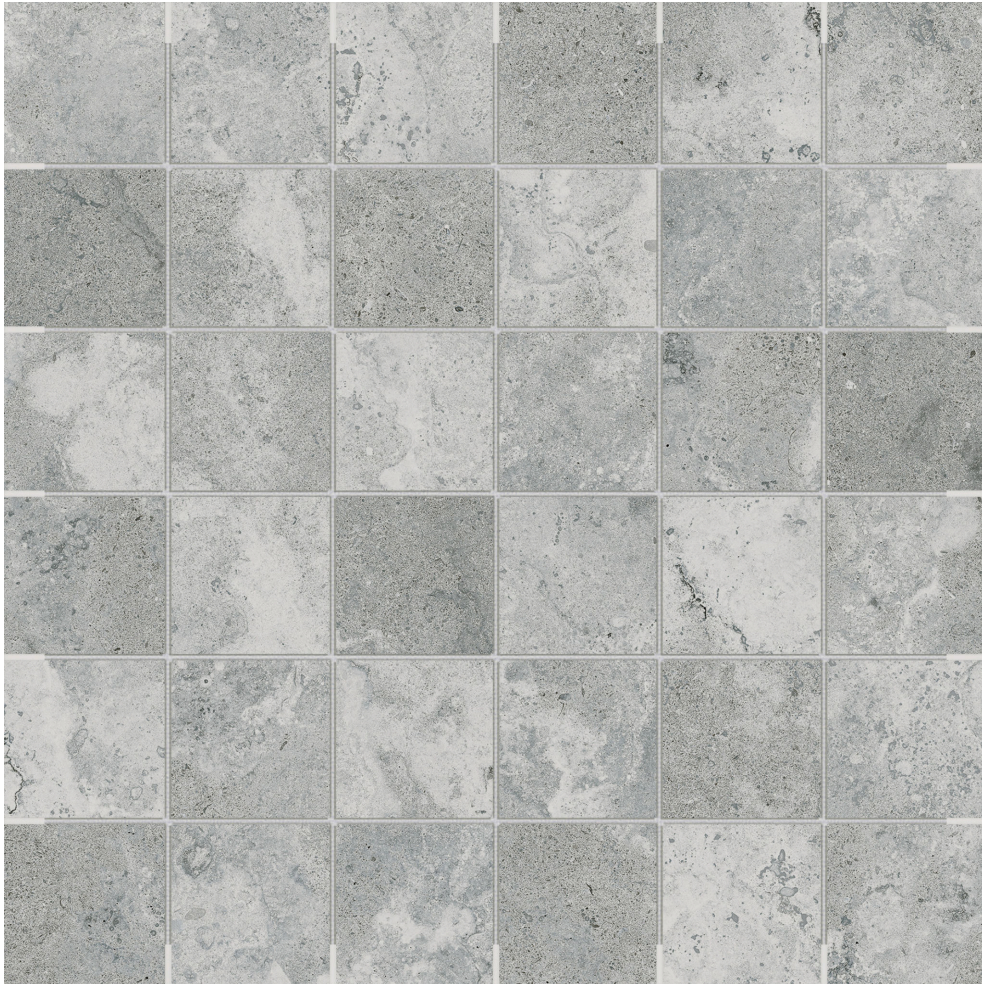

---

**PRODUCT**  
**VENETA 2X2 ARGENTO**

---

12"x12" | Glazed Porcelain | Tile

**TECHNICAL DATA**

CODE: AC4501-02980  
NAME: Veneta 2x2 Argento  
SERIES: Veneta  
SIZE: 12"x12"  
FINISH: Matte  
LOOK: Stone Look  
BREAKING STRENGTH:  $\geq 300 \geq 1300$   
CHEMICAL RESISTANCE: CLASS A  
DCOF:  $\geq 0.65$   
FAMILY: Tile  
FROST RESISTANCE: Yes  
SHADE VARIATION: V3  
SUITABLE FOR: Indoor| Outdoor  
TYPOLOGY: Glazed Porcelain  
THICKNESS: 8.5mm  
TYPE OF PIECE: Mosaic  
USE: Floor and Wall  
NOTES: This product is special order and cannot be cancelled, returned, or refunded.