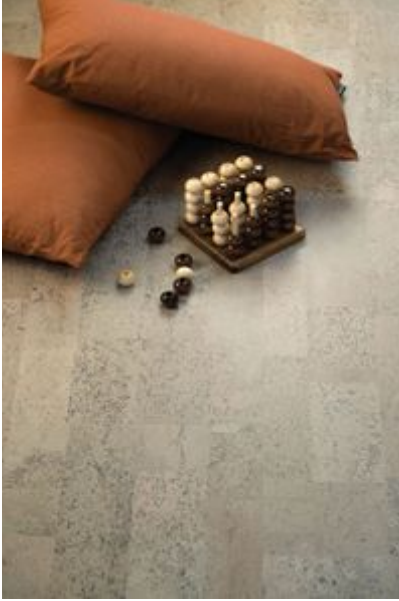

PRODUCT

CORK CLICK COMINO

12"x48,6" | HDF | Waterproof Flooring

DETAILS

ROOM SCENES

TECHNICAL DATA

CODE: LCCORK202002

NAME: Cork Click Comino

SERIES: True Earth Cork Click

SIZE: 12"x48,6"

FINISH: Matt

LOOK: Wood Look

CLICK SYSTEM: UNICLIC system

COMMERCIAL WARRANTY: Class 33

CORE BOARD THICKNESS: 7 mm

FAMILY: Waterproof Flooring

PAD THICKNESS: 1 mm

PAD TYPE: Cork Underlayment

RESIDENTIAL WARRANTY: Class 23

STYLE: Contemporary

SUITABLE FOR: Indoor

SURFACE TEXTURE: Cork

TYPOLOGY: HDF

TYPE OF PIECE: Field Tile