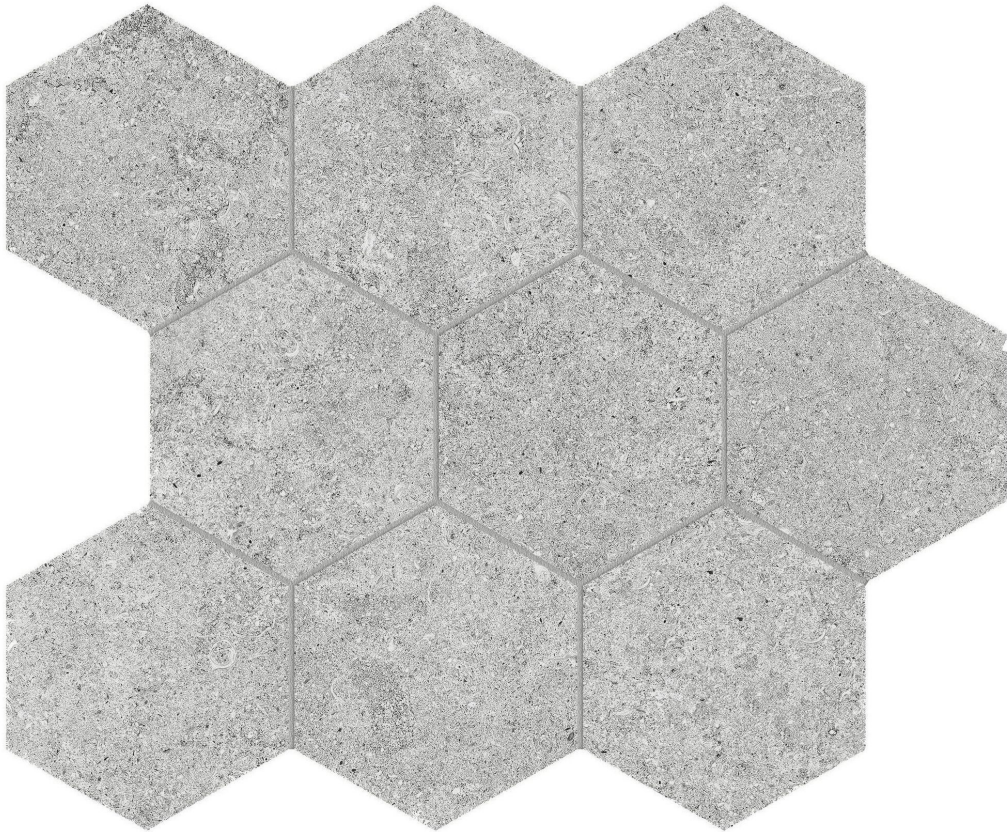

PRODUCT

LITHOFORM 4\'' HEX CROSSCUT TWILIGHT

10.5"x12" | Porcelain | Tile

TECHNICAL DATA

CODE: AC8510-00340

NAME: Lithoform 4" Hex Crosscut Twilight

SERIES: Lithoform

SIZE: 10.5"x12"

FINISH: Organic Matte

LOOK: Stone Look

EDGE: Rectified

FAMILY: Tile

STYLE: Contemporary

SUITABLE FOR: Indoor| Outdoor

TPOLOGY: Porcelain

TYPE OF PIECE: Mosaic

USE: Floor and Wall

NOTES: This product is special order and cannot be cancelled, returned, or refunded.

PACKING

Size	Product type	BOX			PALLET		
		pcs	sqft	lb	boxes	sqft	lb
10.5"x12"	Mosaic	10	7.86		45		