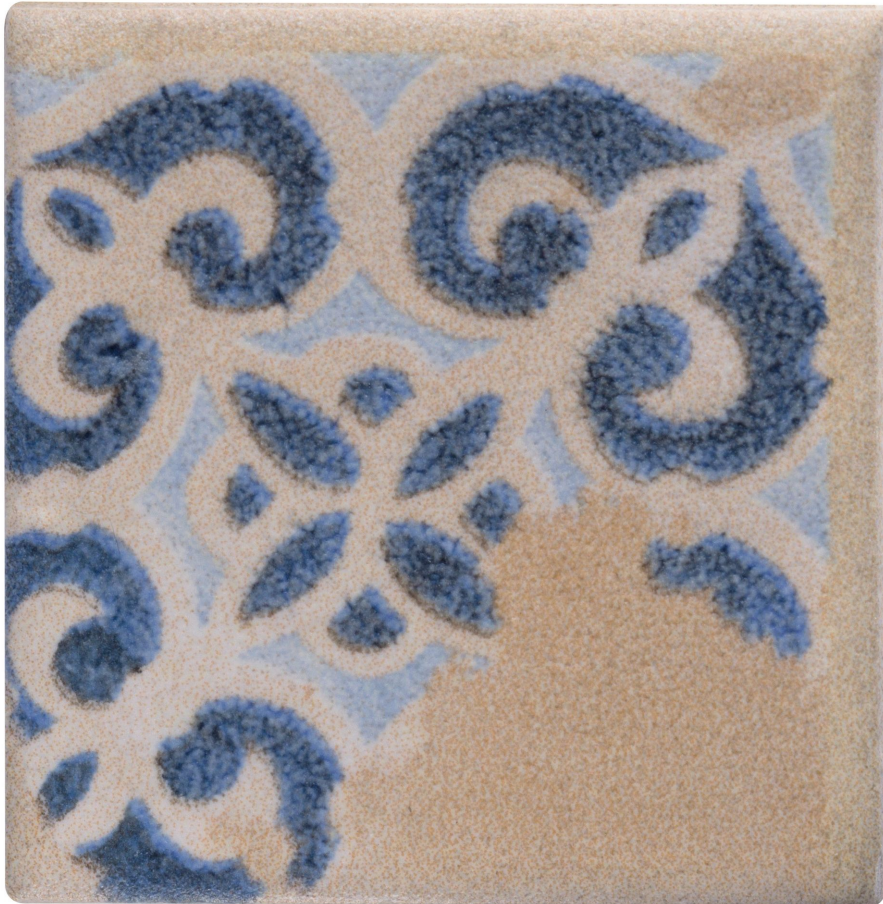

PRODUCT
TUSCANY 1.5X1.5 TACO BOURTON

1.5"x1.5" | Extruded Porcelain | Tile

TECHNICAL DATA

CODE: QUTC-BO-TACO

NAME: Tuscany 1.5x1.5 Taco Bourton

SERIES: Tuscany

SIZE: 1.5"x1.5"

FINISH: Matt

LOOK: Terracotta

FAMILY: Tile

FROST RESISTANCE: Yes

PEI: 4

SUITABLE FOR: Indoor| Outdoor| Pool

TPOLOGY: Extruded Porcelain

TYPE OF PIECE: Field Tile

USE: Floor and Wall

NOTES: Bourton decors can be paired with Dune field tiles for a coordinated look.

PACKING

Size	Product type	BOX			PALLET		
		pcs	sqft	lb	boxes	sqft	lb
1.5"x1.5"	Field Tile	120			112		

WARNING The information contained in this packing list is for guidance only, the contents of the packing may vary. Please consult our sales representatives for an exact list.