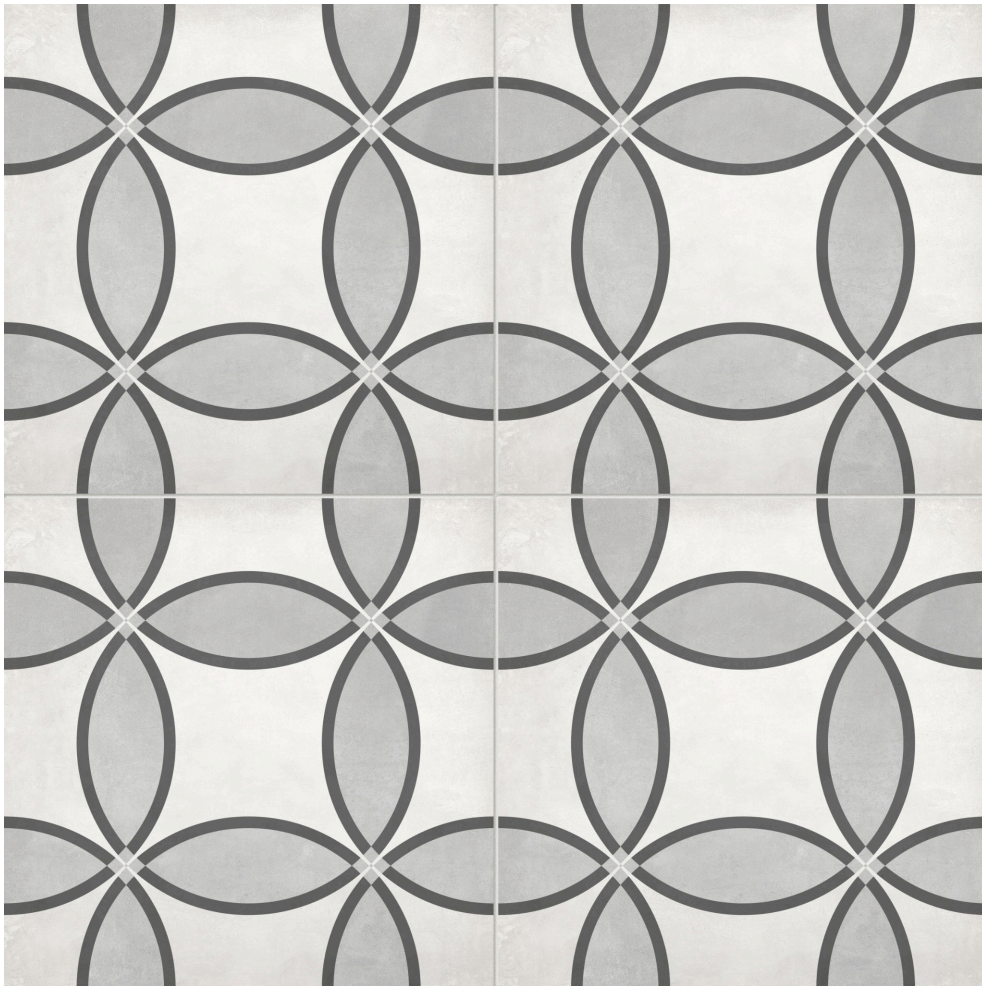

PRODUCT
FORM 8X8 ICE ZENITH

8"x8" | Pressed Glazed Porcelain | Tile

TECHNICAL DATA

CODE: AC4500-07550

NAME: Form 8x8 Ice Zenith

SERIES: Form AC

SIZE: 8"x8"

FINISH: Matte

SUITABLE FOR: Indoor| Outdoor

TPOLOGY: Pressed Glazed Porcelain

THICKNESS: 9mm

TYPE OF PIECE: Field Tile

USE: Floor and Wall

NOTES: This product is special order and cannot be cancelled, returned, or refunded.