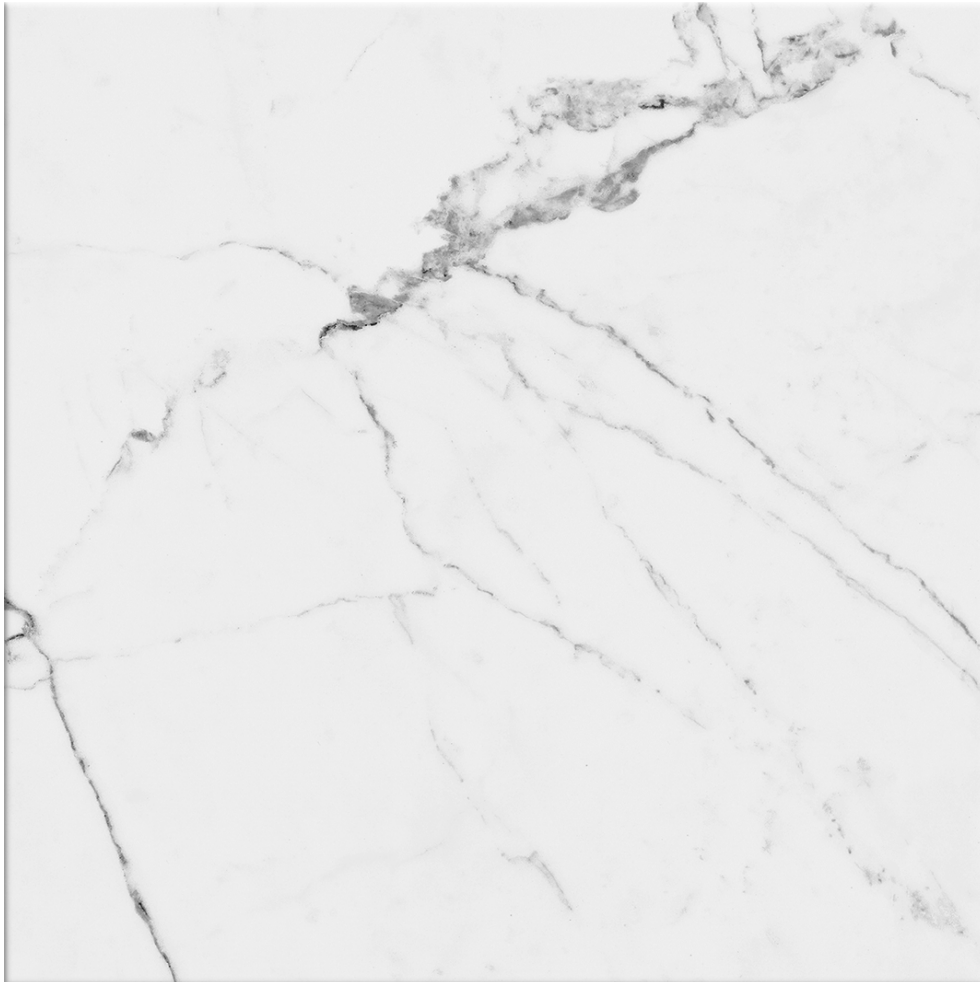

---

**PRODUCT**  
**OBSESSION 10X10 STATUARIO**

---

10"x10" | Glazed Porcelain | Tile

ROOM SCENES

## **TECHNICAL DATA**

CODE: QUOB-ST-3  
NAME: Obsession 10x10 Statuario  
SERIES: Obsession  
SIZE: 10"x10"  
FINISH: Matt  
LOOK: Marble Look  
BREAKING STRENGTH:  $\geq 1300$  N  
CHEMICAL RESISTANCE: GA GLA GHA  
DCOF:  $> 0.42$   
FAMILY: Tile  
FROST RESISTANCE: Yes  
MOHS: 6  
PEI: 4  
R VALUE: R9  
SHADE VARIATION: V1  
STAIN RESISTANCE: 5  
STYLE: Classic  
SUITABLE FOR: Backsplash|Indoor|Shower  
TYPOLOGY: Glazed Porcelain  
THICKNESS: 9 mm  
TYPE OF PIECE: Field Tile  
USE: Floor and Wall  
NOTES: 22 graphic variations