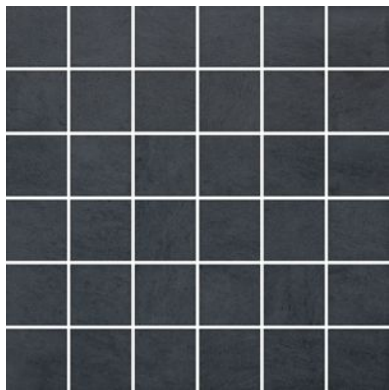

## **SERIES CINQ**

---

| Glazed Porcelain | Pressed Glazed Porcelain | Concrete

Contemporary tiles in a palette of earthy colors.

**PRODUCTS**

**Cinq 13x13 Black**  
13"x13" | Pressed Glazed Porcelain

**Cinq 13x13 Grey**  
13"x13" | Pressed Glazed Porcelain

**Cinq 13x13 White**  
13"x13" | Pressed Glazed Porcelain

**Cinq 2x2 Black**  
12"x12" | Glazed Porcelain

**Cinq 2x2 Grey**  
12"x12" | Glazed Porcelain

**Cinq 2x2 White**  
12"x12" | Glazed Porcelain

**Cinq 8x10 Black**  
8"x10" | Pressed Glazed Porcelain

**Cinq 8x10 Grey**  
8"x10" | Pressed Glazed Porcelain

**Cinq 8x10 White**  
8"x10" | Pressed Glazed Porcelain

**Cinq 3x8 Black Bullnose**  
3"x8" | Glazed Porcelain

**Cinq 3x8 Grey Bullnose**  
3"x8" | Glazed Porcelain