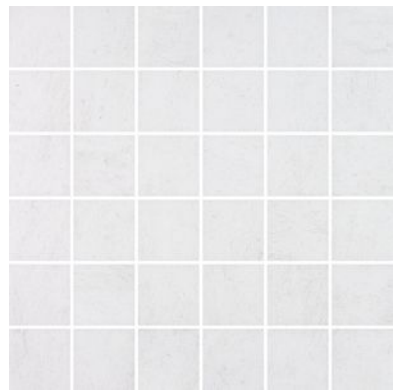

## **SERIES CINQ**

---

| Glazed Porcelain | Pressed Glazed Porcelain | Concrete

Contemporary tiles in a palette of earthy colors.

**PRODUCTS**

**Cinq 13x13 Black**  
13"x13" | Pressed Glazed Porcelain

**Cinq 13x13 Grey**  
13"x13" | Pressed Glazed Porcelain

**Cinq 13x13 White**  
13"x13" | Pressed Glazed Porcelain

**Cinq 2x2 Black**  
12"x12" | Glazed Porcelain

**Cinq 2x2 Grey**  
12"x12" | Glazed Porcelain

**Cinq 2x2 White**  
12"x12" | Glazed Porcelain

**Cinq 8x10 Black**  
8"x10" | Pressed Glazed Porcelain