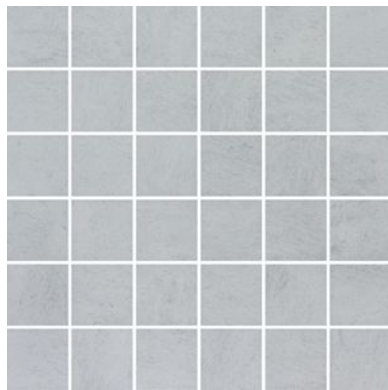

## **SERIES CINQ**

---

| Glazed Porcelain | Pressed Glazed Porcelain | Concrete

Contemporary tiles in a palette of earthy colors.

**PRODUCTS**

**Cinq 13x13 Black**  
13"x13" | Pressed Glazed Porcelain

**Cinq 13x13 Grey**  
13"x13" | Pressed Glazed Porcelain

**Cinq 13x13 White**  
13"x13" | Pressed Glazed Porcelain

**Cinq 2x2 Black**  
12"x12" | Glazed Porcelain

**Cinq 2x2 Grey**  
12"x12" | Glazed Porcelain

**Cinq 2x2 White**  
12"x12" | Glazed Porcelain

**Cinq 8x10 Black**  
8"x10" | Pressed Glazed Porcelain