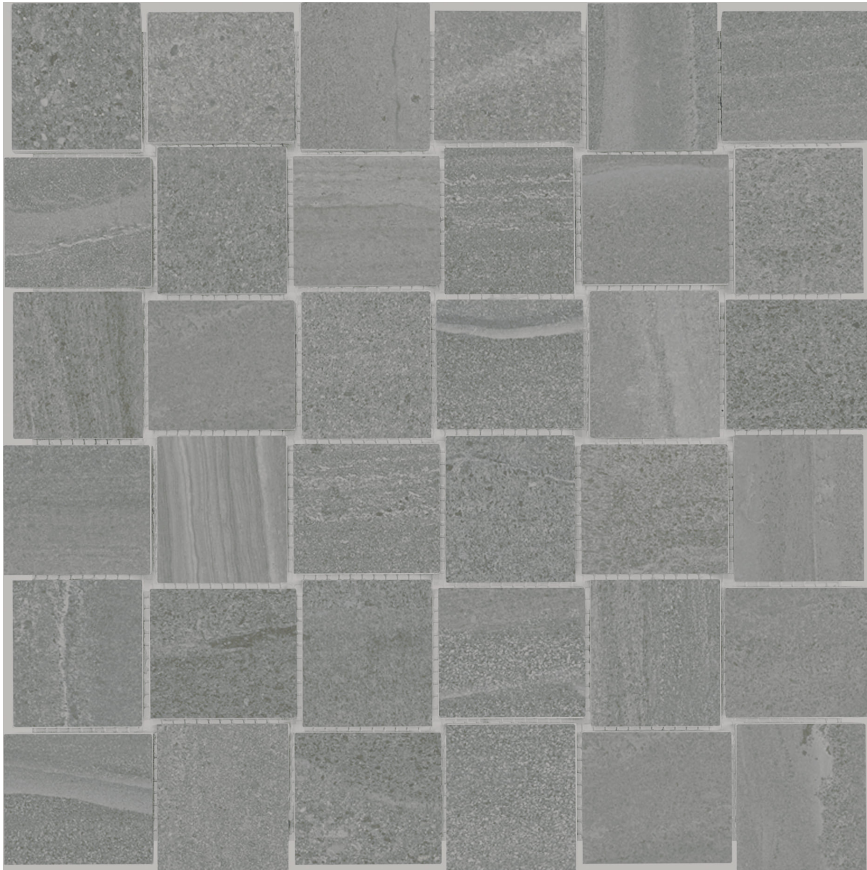

PRODUCT

DAVENPORT 2X2 MICA

12"x12" | Pressed Glazed Porcelain | Tile

TECHNICAL DATA

CODE: AC4501-00810

NAME: Davenport 2x2 Mica

SERIES: Davenport

SIZE: 12"x12"

FINISH: Matte

LOOK: Stone Look

BREAKING STRENGTH: $\geq 350 \geq 1500$

CHEMICAL RESISTANCE: CLASS B/CLASS A

DCOF: ≥ 0.50

FAMILY: Tile

FROST RESISTANCE: Yes

PEI: 4

SHADE VARIATION: V3

SUITABLE FOR: Indoor| Outdoor

TPOLOGY: Pressed Glazed Porcelain

THICKNESS: 8.4mm

TYPE OF PIECE: Mosaic

USE: Floor and Wall

NOTES: This product is special order and cannot be cancelled, returned, or refunded.