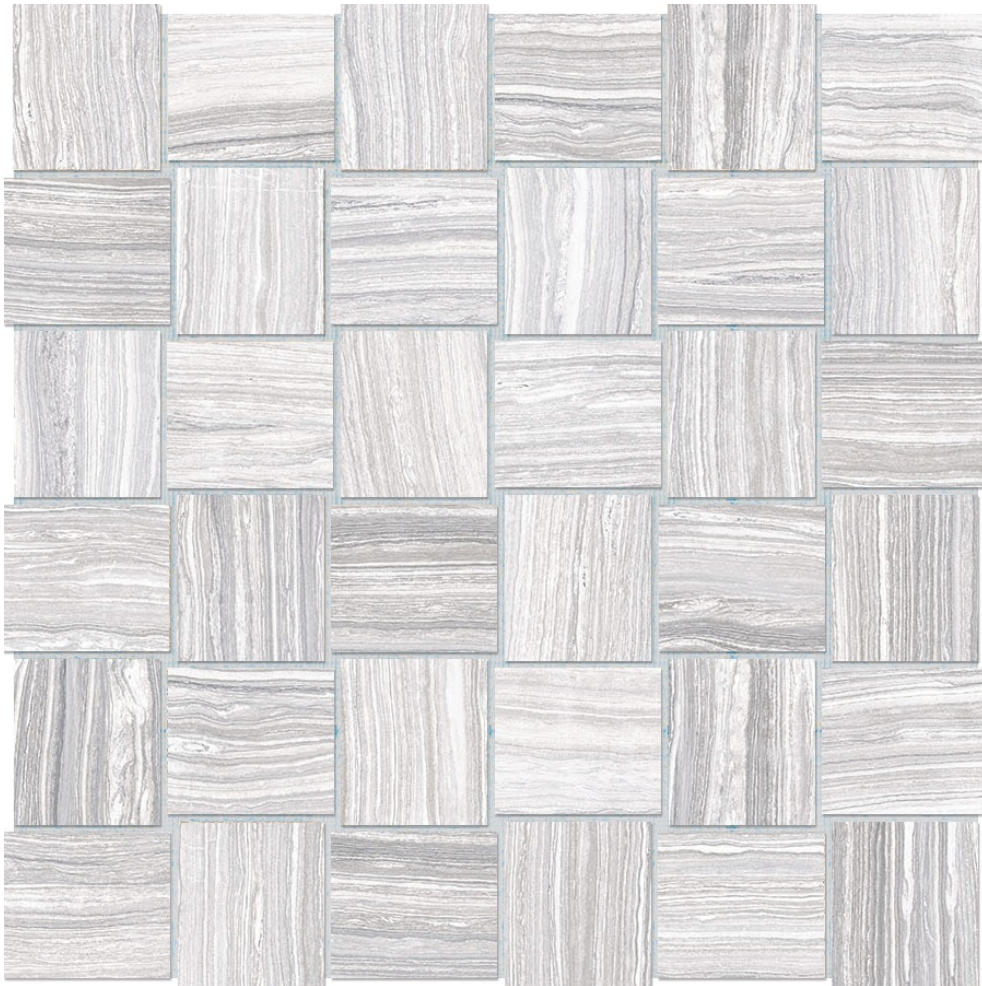

PRODUCT

2X2 ICE BASKETWEAVE

12"x12" | Glazed Porcelain | Tile

TECHNICAL DATA

CODE: AC4501-00840

NAME: 2x2 Ice Basketweave

SERIES: Eramosa

SIZE: 12"x12"

FINISH: Matt

LOOK: Marble Look

FAMILY: Tile

FROST RESISTANCE: Yes

MOSAIC TYPE: Mesh-Mounted

PEI: 4

STYLE: Contemporary

SUITABLE FOR: Indoor