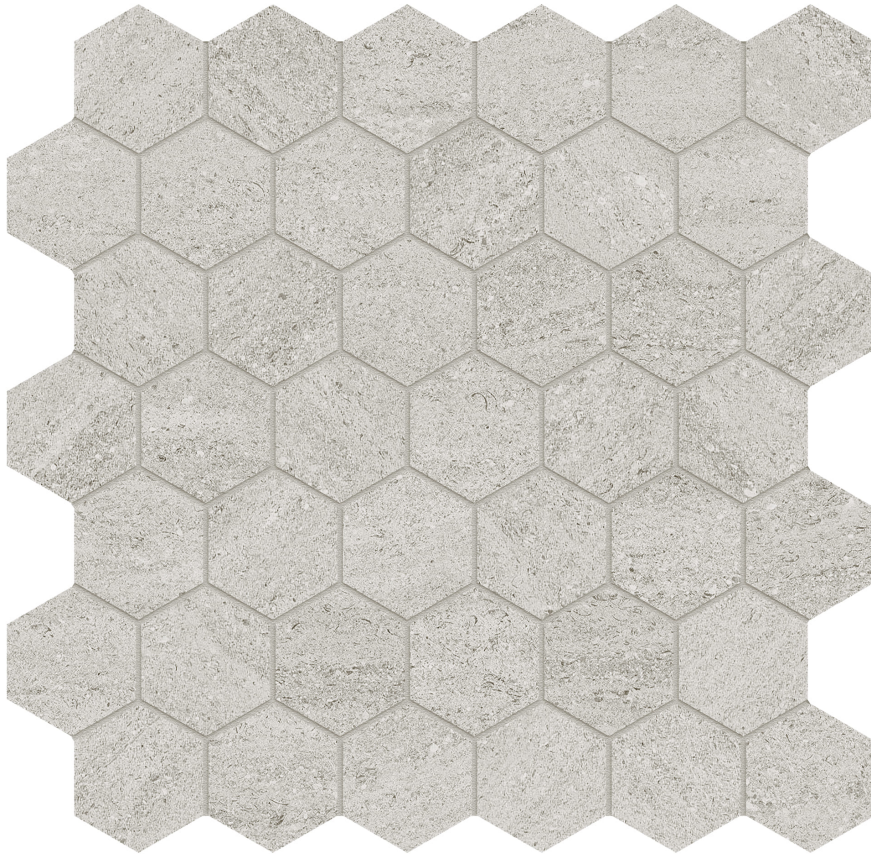

PRODUCT

LITHOFORM 2\"/>Hexagonal tiles with a light gray, veined marble pattern. The tiles are arranged in a honeycomb pattern, with each tile having a slightly irregular, natural stone appearance. The overall color palette is a range of light grays, from off-white to a muted taupe.

12"x12" | Porcelain | Tile

TECHNICAL DATA

CODE: AC8510-00370

NAME: Lithoform 2" Hex Veincut Vista

SERIES: Lithoform

SIZE: 12"x12"

FINISH: Organic Matte

LOOK: Stone Look

EDGE: Rectified

FAMILY: Tile

STYLE: Contemporary

SUITABLE FOR: Indoor| Outdoor

TPOLOGY: Porcelain

TYPE OF PIECE: Mosaic

USE: Floor and Wall

NOTES: This product is special order and cannot be cancelled, returned, or refunded.