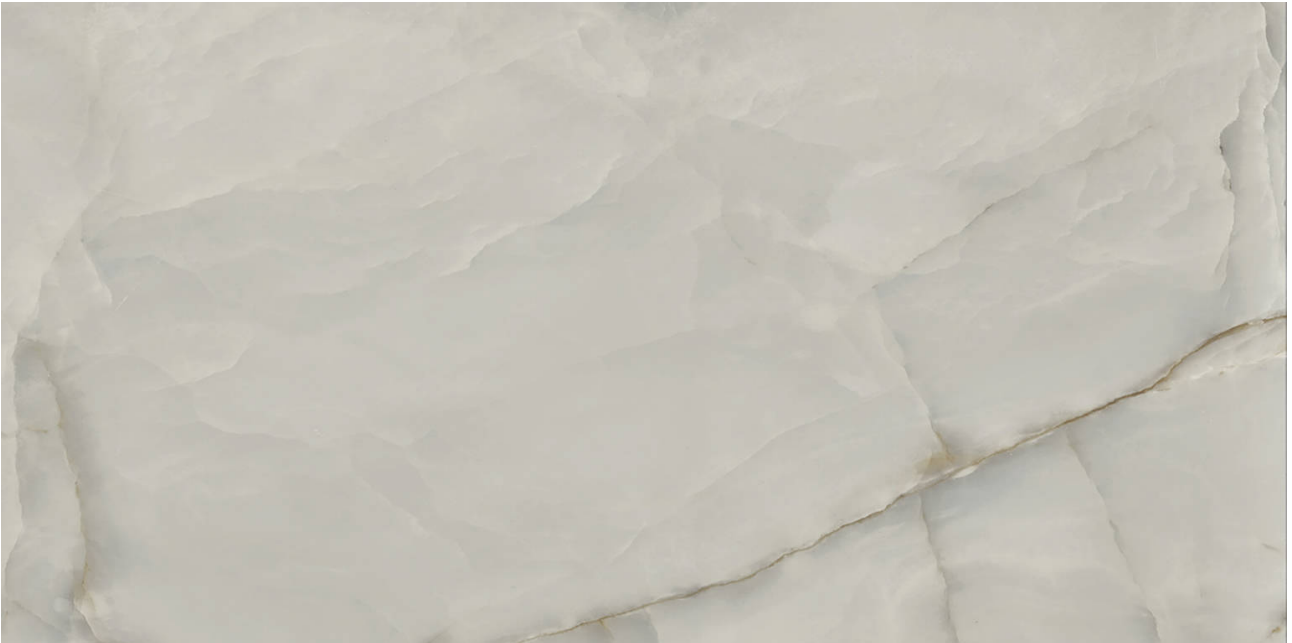

---

**PRODUCT**  
**MAGICAL DARK GREY MATTE 24X48**

---

24"x48" | Porcelain | Tile

## **TECHNICAL DATA**

**CODE:** QURO-MA-2MN  
**NAME:** Magical Dark Grey Matte 24x48  
**SERIES:** Romance  
**SIZE:** 24"x48"  
**FINISH:** Matte  
**LOOK:** Marble Look  
**EDGE:** Rectified  
**FAMILY:** Tile  
**FROST RESISTANCE:** Yes  
**PEI:** 4  
**STYLE:** Contemporary  
**SUITABLE FOR:** Indoor  
**TPOLOGY:** Porcelain  
**TYPE OF PIECE:** Field Tile  
**USE:** Floor and Wall