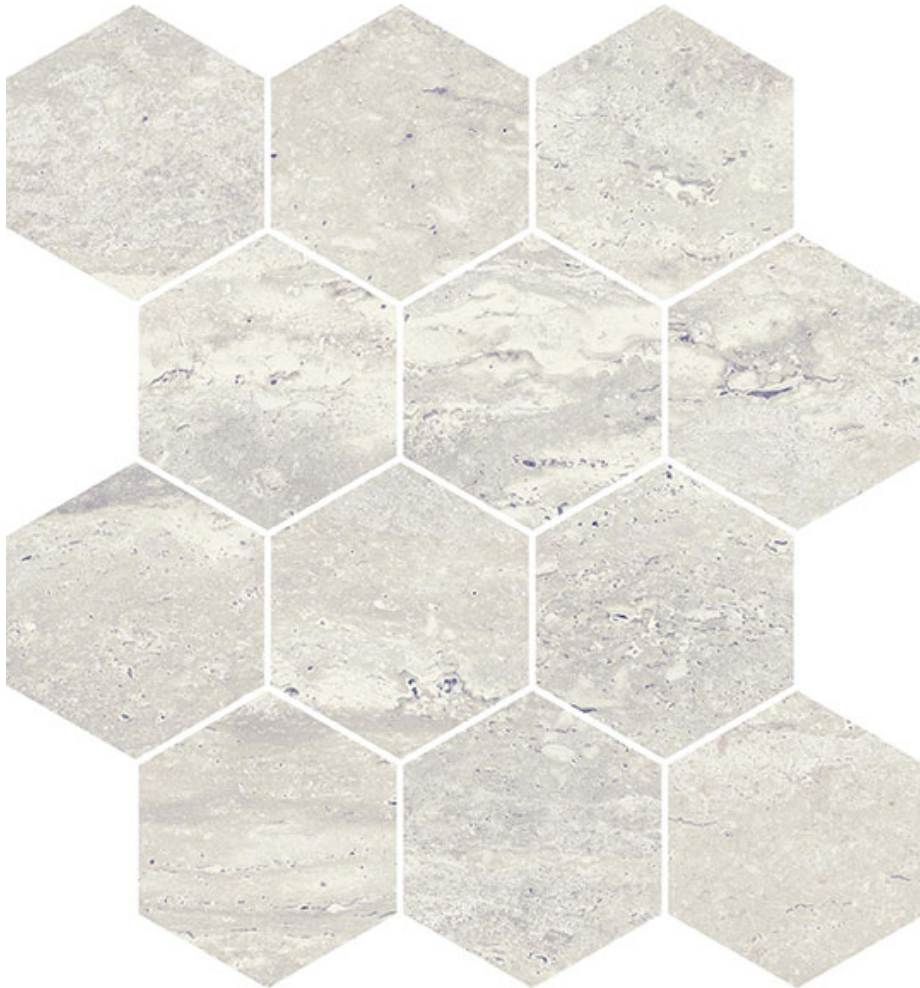

PRODUCT

SATURNIA 3X3 HEX ROMAN MATTE

9"x11" | Porcelain | Tile

GRAPHIC VARIETY

ROOM SCENES

TECHNICAL DATA

CODE: QUSA-RO-HM
NAME: Saturnia 3x3 Hex Roman Matte
SERIES: Saturnia
SIZE: 9"x11"
FINISH: Matt
LOOK: Marble Look
CHEMICAL RESISTANCE: Not affected
DCOF: ≥ 0.42 Wet
EDGE: Rectified
FAMILY: Tile
FROST RESISTANCE: Yes
MOSAIC TYPE: 3"x3"
STAIN RESISTANCE: Not affected
STYLE: Contemporary
TYPOLOGY: Porcelain
THICKNESS: 8
TYPE OF PIECE: Mosaic
USE: Floor and Wall
NOTES: Proudly made in the USA