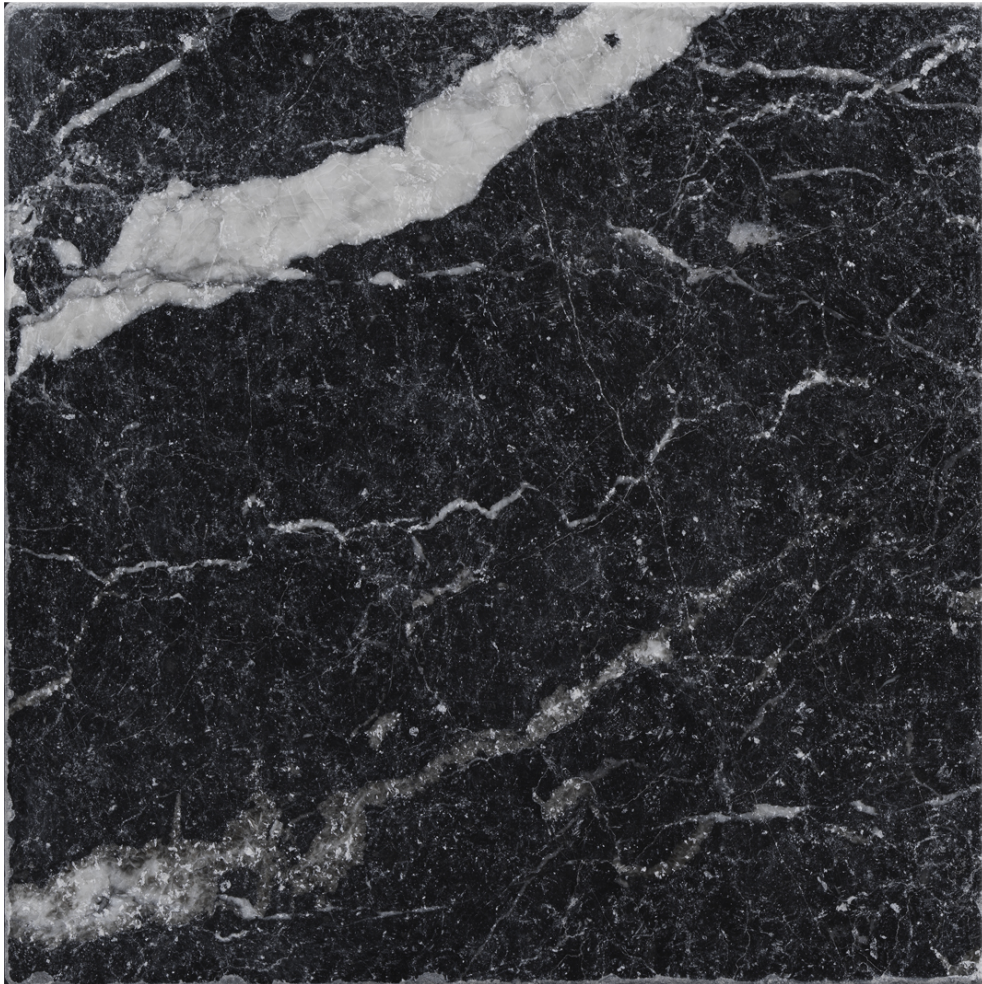

PRODUCT
OBSESSION 10X10 NERO

10"x10" | Glazed Porcelain | Tile

ROOM SCENES

TECHNICAL DATA

CODE: QUOB-NE-3
NAME: Obsession 10x10 Nero
SERIES: Obsession
SIZE: 10"x10"
FINISH: Matt
LOOK: Marble Look
BREAKING STRENGTH: ≥ 1300 N
CHEMICAL RESISTANCE: GA GLA GHA
DCOF: > 0.42
FAMILY: Tile
FROST RESISTANCE: Yes
MOHS: 6
PEI: 3
R VALUE: R9
SHADE VARIATION: V1
STAIN RESISTANCE: 5
STYLE: Classic
SUITABLE FOR: Backsplash|Indoor|Shower
TYPOLOGY: Glazed Porcelain
THICKNESS: 9 mm
TYPE OF PIECE: Field Tile
USE: Floor and Wall
NOTES: 22 graphic variations