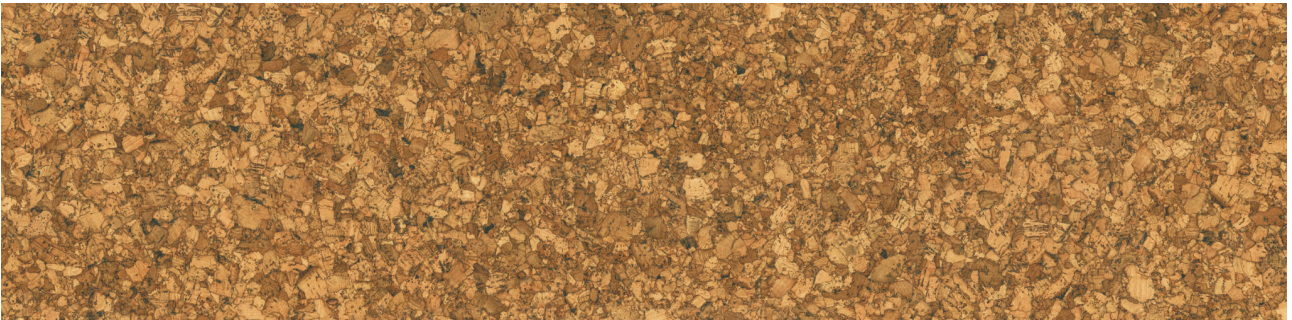

# **CORK CLICK PICO**

---

12"x48,6" | HDF | Waterproof Flooring

ROOM SCENES

**SUITABLE FOR:** Indoor

**SURFACE TEXTURE:** Cork

**TYPOLOGY:** HDF

**TYPE OF PIECE:** Field Tile

**TOTAL THICKNESS:** 10 mm

**USE:** Floor only

**NOTES:** These SKUs are special order and take approximately two weeks to deliver