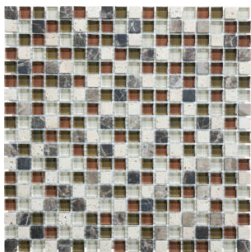

SERIES

GLASS STONE

| Mixed Materials | Multi-Look Mosaics

PRODUCTS

Linear Bamboo Mosaic
12"x14" | Mixed Materials

Linear Cabernet Mosaic
12"x14" | Mixed Materials

Linear Cappuccino Mosaic
12"x14" | Mixed Materials

Linear Creme Brulee Mosaic
12"x14" | Mixed Materials

Linear Iceland Mosaic
12"x14" | Mixed Materials

Linear Midnight Mosaic
12"x14" | Mixed Materials

Linear Spa Mosaic
12"x14" | Mixed Materials

Linear Waterfall Mosaic
12"x14" | Mixed Materials

5/8X5/8 Bamboo Mosaic
12"x12" | Mixed Materials

5/8X5/8 Cabernet Mosaic
12"x12" | Mixed Materials

5/8X5/8 Cappuccino Mosaic
12"x12" | Mixed Materials

5/8X5/8 Creme Brulee Mosaic
12"x12" | Mixed Materials