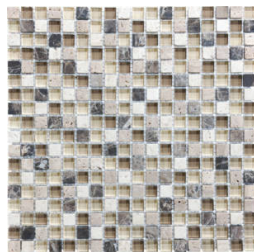

SERIES

GLASS STONE

| Mixed Materials | Multi-Look Mosaics

PRODUCTS

Linear Bamboo Mosaic
12"x14" | Mixed Materials

Linear Cabernet Mosaic
12"x14" | Mixed Materials

Linear Cappuccino Mosaic
12"x14" | Mixed Materials

Linear Creme Brulee Mosaic
12"x14" | Mixed Materials

Linear Iceland Mosaic
12"x14" | Mixed Materials

Linear Midnight Mosaic
12"x14" | Mixed Materials

Linear Spa Mosaic
12"x14" | Mixed Materials

Linear Waterfall Mosaic
12"x14" | Mixed Materials

5/8X5/8 Bamboo Mosaic
12"x12" | Mixed Materials

5/8X5/8 Cabernet Mosaic
12"x12" | Mixed Materials

5/8X5/8 Cappuccino Mosaic
12"x12" | Mixed Materials

5/8X5/8 Creme Brulee Mosaic
12"x12" | Mixed Materials