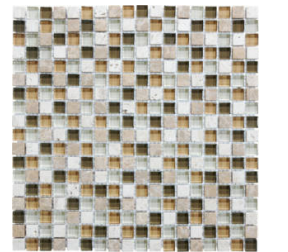

SERIES

GLASS STONE

| Mixed Materials | Multi-Look Mosaics

PRODUCTS

Linear Bamboo Mosaic
12"x14" | Mixed Materials

Linear Cabernet Mosaic
12"x14" | Mixed Materials

Linear Cappuccino Mosaic
12"x14" | Mixed Materials

Linear Creme Brulee Mosaic
12"x14" | Mixed Materials

Linear Iceland Mosaic
12"x14" | Mixed Materials

Linear Midnight Mosaic
12"x14" | Mixed Materials

Linear Spa Mosaic
12"x14" | Mixed Materials

Linear Waterfall Mosaic
12"x14" | Mixed Materials

5/8X5/8 Bamboo Mosaic
12"x12" | Mixed Materials

5/8X5/8 Cabernet Mosaic
12"x12" | Mixed Materials

5/8X5/8 Cappuccino Mosaic
12"x12" | Mixed Materials

5/8X5/8 Creme Brulee Mosaic
12"x12" | Mixed Materials