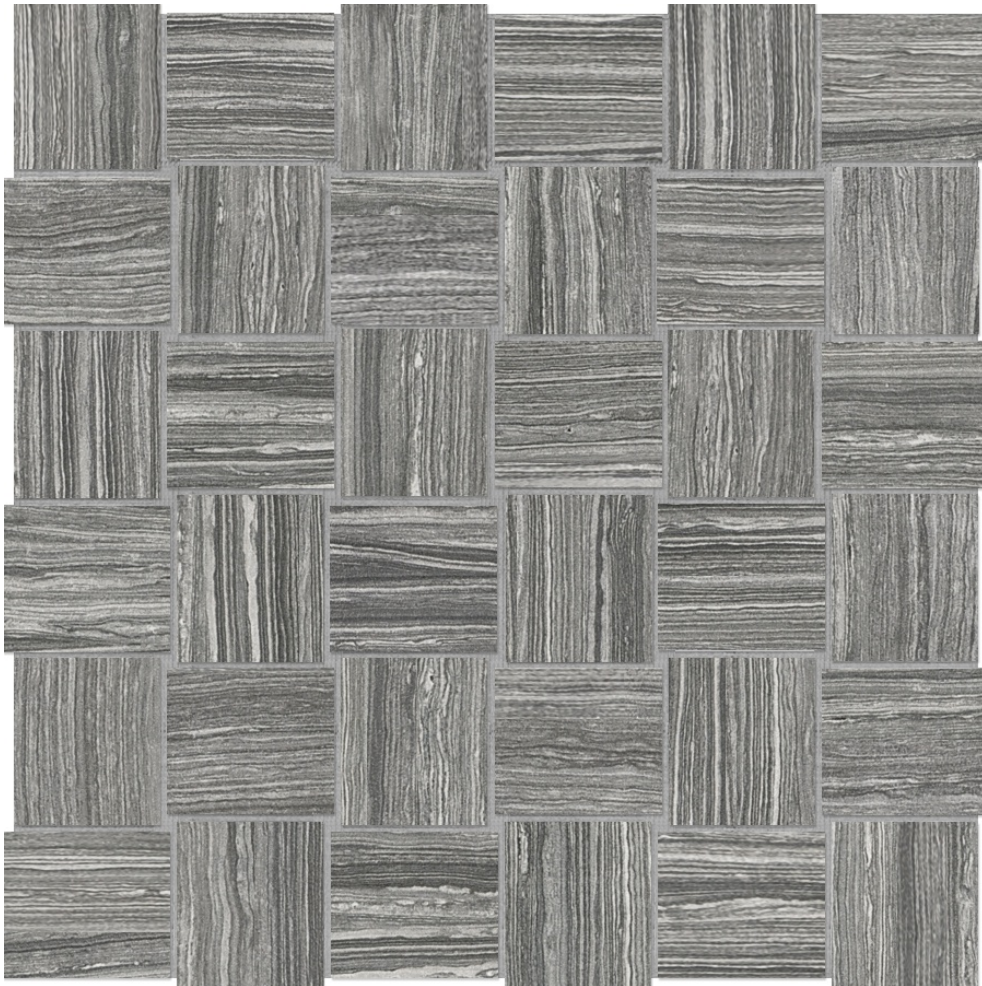

---

**PRODUCT**  
**2X2 CARBON BASKETWEAVE**

---

12"x12" | Glazed Porcelain | Tile

## TECHNICAL DATA

CODE: AC4501-00820

NAME: 2x2 Carbon Basketweave

SERIES: Eramosa

SIZE: 12"x12"

FINISH: Matt

LOOK: Marble Look

FAMILY: Tile

FROST RESISTANCE: Yes

MOSAIC TYPE: Mesh-Mounted

PEI: 4

STYLE: Contemporary

SUITABLE FOR: Indoor

TPOLOGY: Glazed Porcelain

TYPE OF PIECE: Mosaic

USE: Floor and Wall