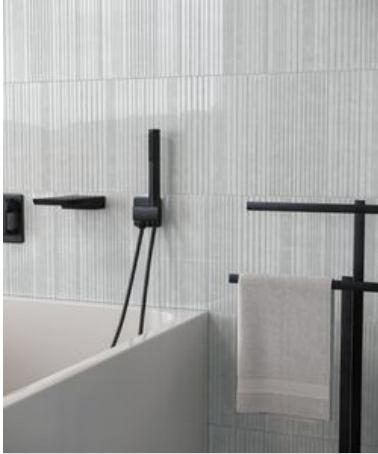

PRODUCT
GEOMETRA 3X12 SILVER DIVIDE

3"x12" | Pressed Glazed Ceramic | Mosaic and Decorative Tile

ROOM SCENES

TECHNICAL DATA

CODE: AC4000-03090

NAME: Geometra 3x12 Silver Divide

SERIES: Geometra

SIZE: 3"x12"

FINISH: Gloss

LOOK: Glass

FAMILY: Mosaic and Decorative Tile

SHADE VARIATION: V2

SUITABLE FOR: Indoor

TYPOLOGY: Pressed Glazed Ceramic

TYPE OF PIECE: Field Tile

USE: Wall only