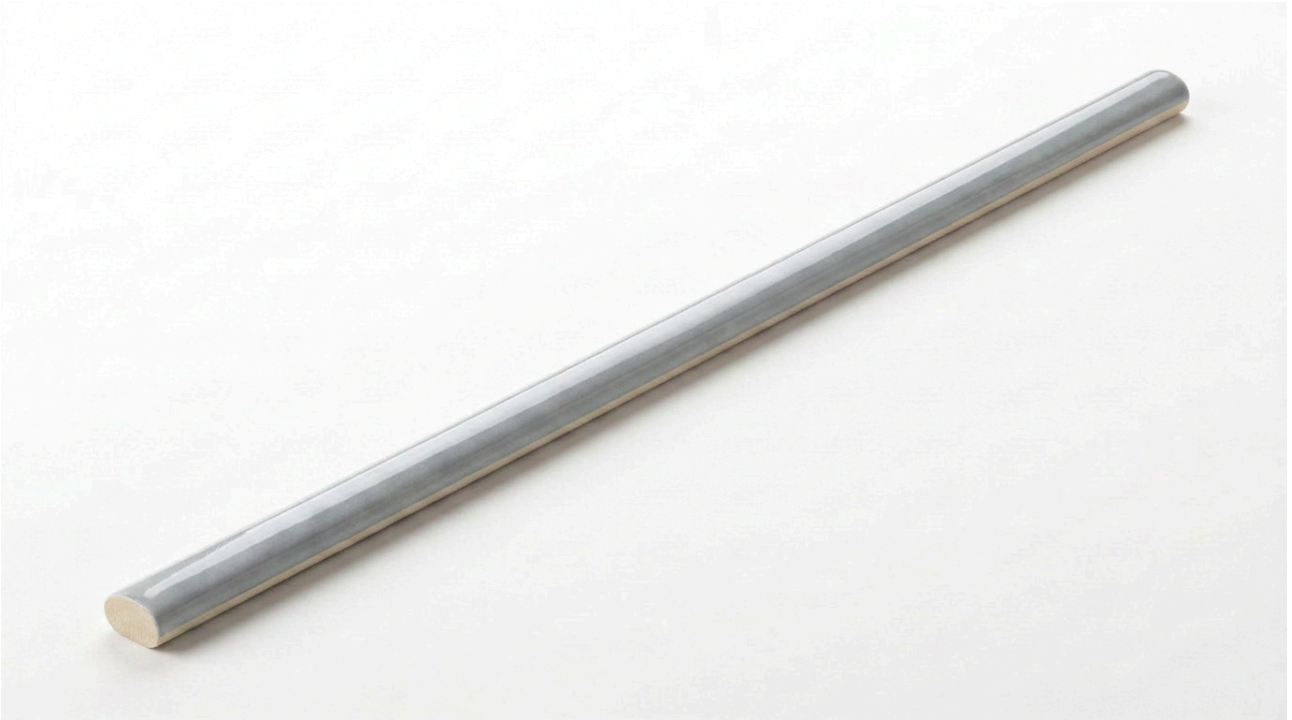

PRODUCT
ARUBA STEEL GLOSS .39X9 TRIM

.39"x9" | Porcelain | Tile

TECHNICAL DATA

CODE: QUAU-ST-SBG
NAME: Aruba Steel Gloss .39x9 Trim
SERIES: Aruba
SIZE: .39"x9"
FINISH: Gloss
LOOK: Subway Tile
FAMILY: Tile
FROST RESISTANCE: Yes
PEI: 4
STYLE: Contemporary
SUITABLE FOR: Indoor| Outdoor| Pool| Backsplash| Shower
TYPOLOGY: Porcelain
TYPE OF PIECE: Trim
USE: Floor and Wall