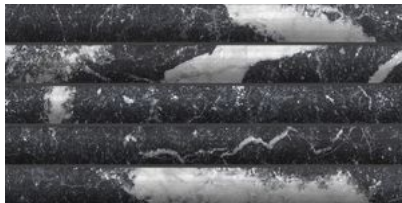

SERIES

OBSESSION

| Glazed Porcelain | Marble Look

Obsession is an ode to the elegance of marble, enhancing its natural beauty through four iconic types: Statuario, Calacatta, Carrara, and Nero. A distinctive feature of the collection is the delicate Matt finish, achieved through the application of fine granules that enrich the product, giving it a soft and silky texture.

PRODUCTS

Obsession 10x10 Calacatta
10"x10" | Glazed Porcelain

Obsession 10x10 Carrara
10"x10" | Glazed Porcelain

Obsession 10x10 Nero
10"x10" | Glazed Porcelain

Obsession 10x10 Statuario
10"x10" | Glazed Porcelain

Obsession 5x10 Calacatta
5"x10" | Glazed Porcelain

Obsession 5x10 Carrara
5"x10" | Glazed Porcelain

Obsession 5x10 Nero
5"x10" | Glazed Porcelain

Obsession 5x10 Statuario
5"x10" | Glazed Porcelain

Obsession 2.5x10 Calacatta
2.5"x10" | Glazed Porcelain