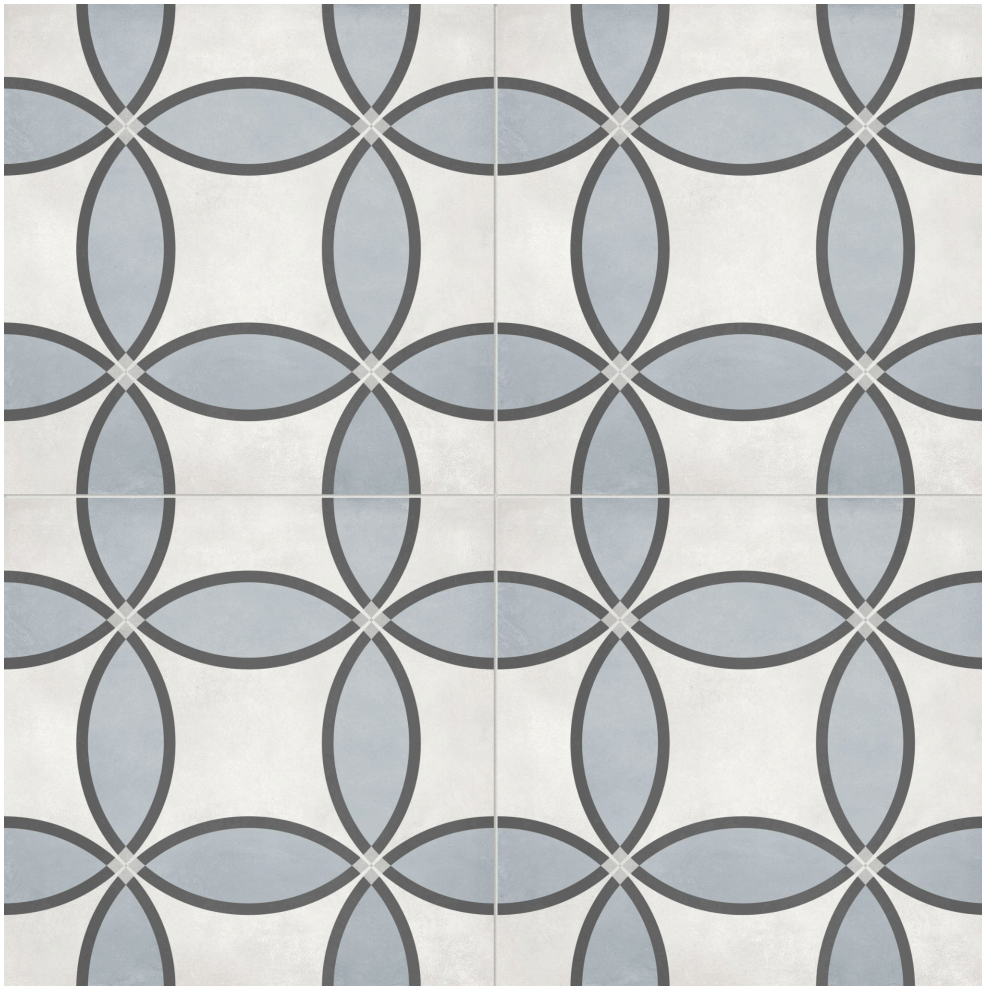

PRODUCT
FORM 8X8 TIDE ZENITH

8"x8" | Pressed Glazed Porcelain | Tile

TECHNICAL DATA

CODE: AC4500-07690

NAME: Form 8x8 Tide Zenith

SERIES: Form AC

SIZE: 8"x8"

FINISH: Matte

SUITABLE FOR: Indoor| Outdoor

TPOLOGY: Pressed Glazed Porcelain

THICKNESS: 9mm

TYPE OF PIECE: Field Tile

USE: Floor and Wall

NOTES: This product is special order and cannot be cancelled, returned, or refunded.