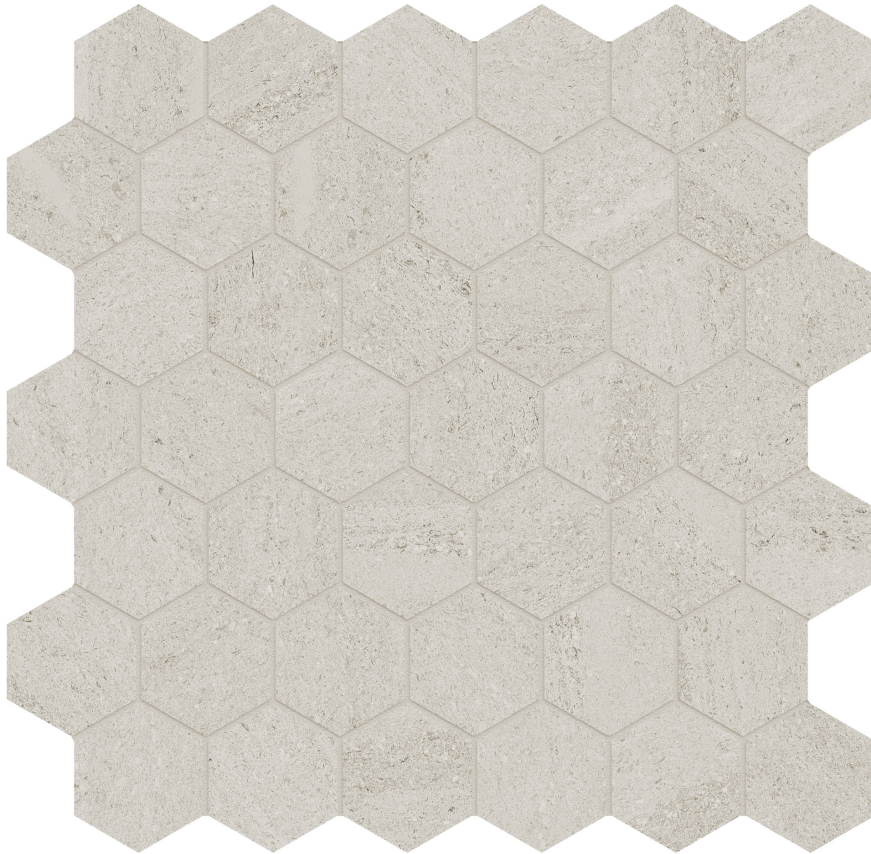

PRODUCT

LITHOFORM 2\" hex veincut dunes

12"x12" | Porcelain | Tile

TECHNICAL DATA

CODE: AC8510-00350

NAME: Lithoform 2" Hex Veincut Dunes

SERIES: Lithoform

SIZE: 12"x12"

FINISH: Organic Matte

LOOK: Stone Look

EDGE: Rectified

FAMILY: Tile

STYLE: Contemporary

SUITABLE FOR: Indoor| Outdoor

TPOLOGY: Porcelain

TYPE OF PIECE: Mosaic