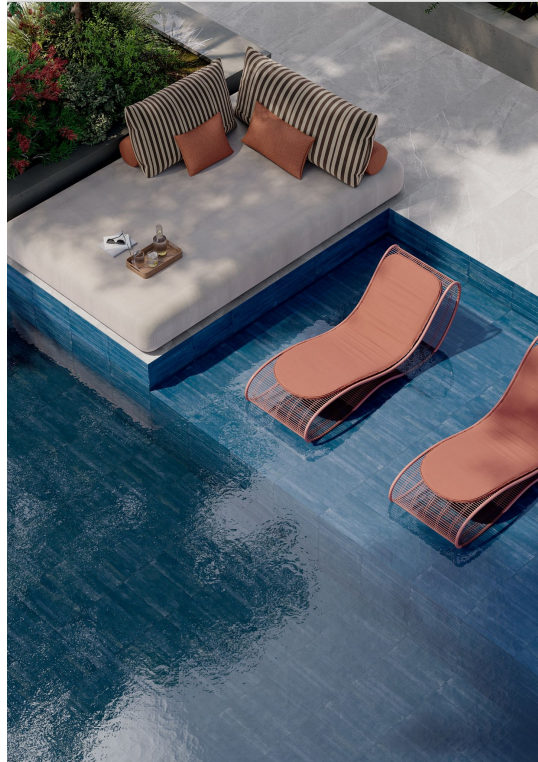

Life Sea Water
2"x18" | Porcelain Tile |
NEW

Life White
2"x18" | Porcelain Tile |
NEW

ROOM SCENES