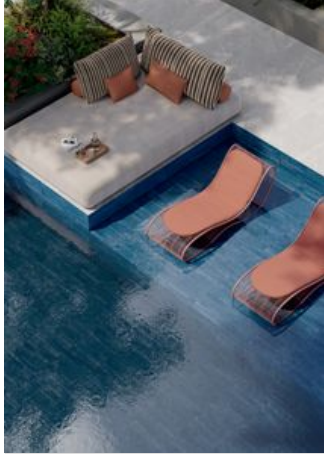

THE STONES & MORE GROUP

PRODUCT
LIFE SEA WATER

| 2"x18" | Porcelain Tile

GRAPHIC VARIETY

ROOM SCENES

TECHNICAL DATA

NEW

NAME: Life Sea Water

FAMILY: Tiles

SERIES: Life

SIZE: 2"x18"

TPOLOGY: Porcelain Tile

COLORS: Navy Blue

LOOK: Subway

FINISH: Glossy

USE: Floors, Wall and Pool