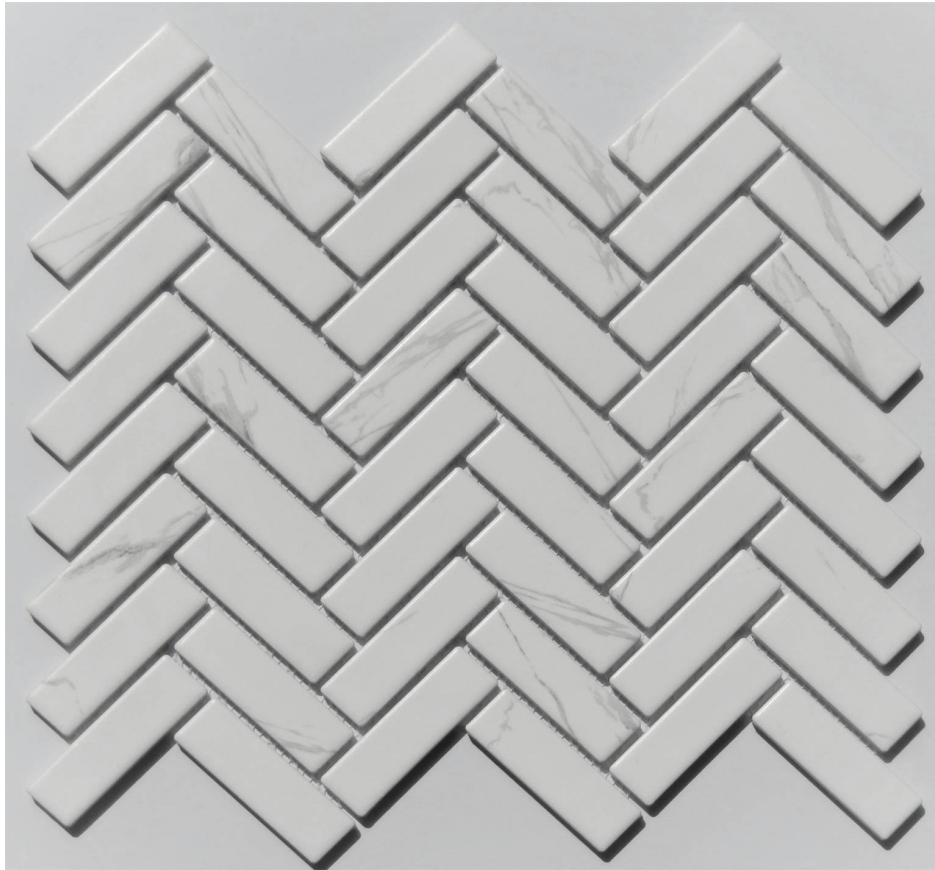

STONES & MORE

PRODUCT
CARRARA HERRINGBONE

| 12"x12" |

GRAPHIC VARIETY

TECHNICAL DATA

NEW

NAME: Carrara Herringbone

FAMILY: Mosaics

SERIES: Carrara Mosaics

SIZE: 12"x12"

COLORS: Grey, White

TYPE OF PIECE: Mesh Tile

APPLICATION: Suitable for Floor & Wall| Suitable for Showers| Suitable for any room| Suitable for backsplash

MATERIAL: Porcelain