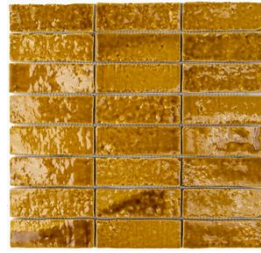

THE STONES & MORE GROUP

SERIES
MINIBRU

Mosaics

PRODUCTS

Caramelo
13"x13" ||
NEW

Jungla
13"x13" ||
NEW

Mostaza
13"x13" ||
NEW

Zafiro
13"x13" ||
NEW