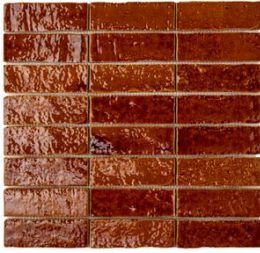

THE STONES & MORE GROUP

SERIES
MINIBRU

Mosaics

PRODUCTS

Caramelo
13"x13" ||
NEW

Jungla
13"x13" ||
NEW

Mostaza
13"x13" ||
NEW

Zafiro
13"x13" ||
NEW