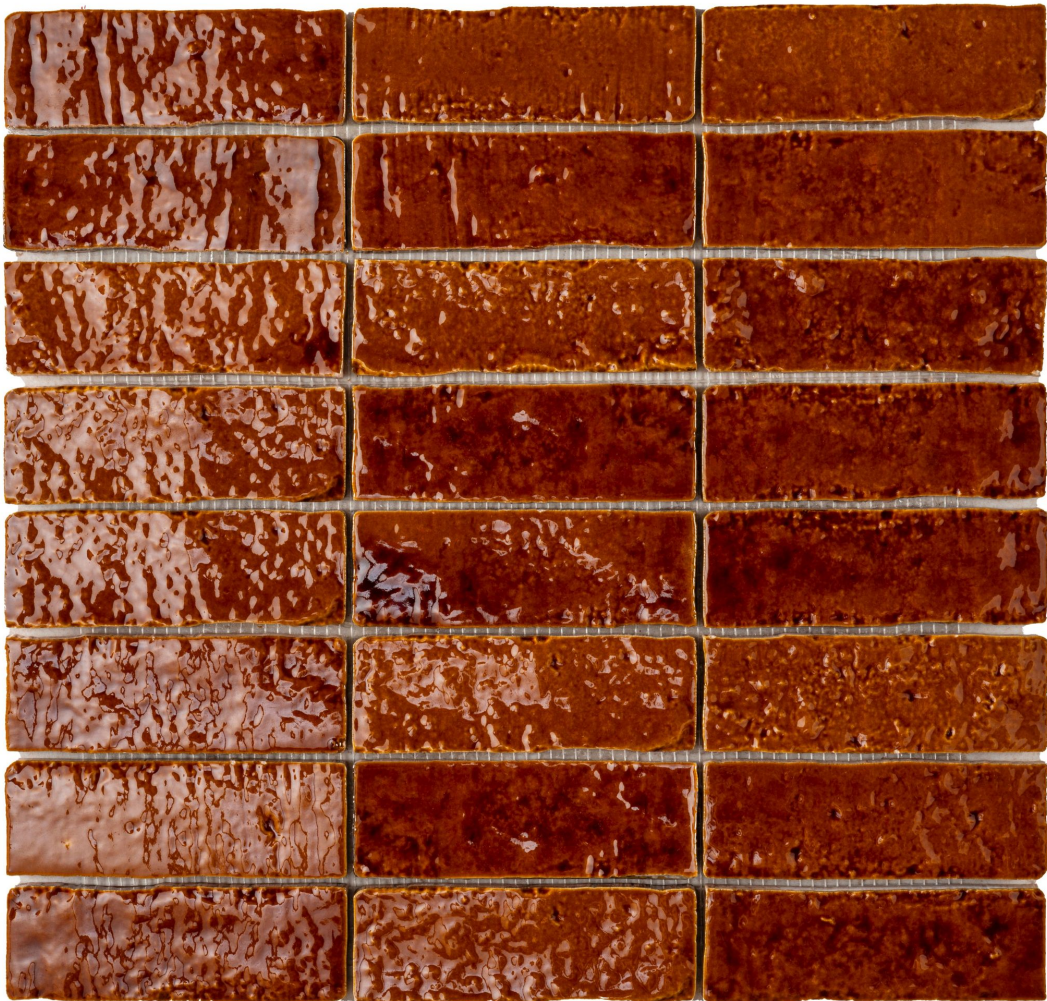

THE STONES & MORE GROUP

SERIES
MINIBRU

Mosaics

PRODUCTS

Caramelo
13"x13" ||
NEW

Jungla
13"x13" ||
NEW

Mostaza
13"x13" ||
NEW

Zafiro
13"x13" ||
NEW