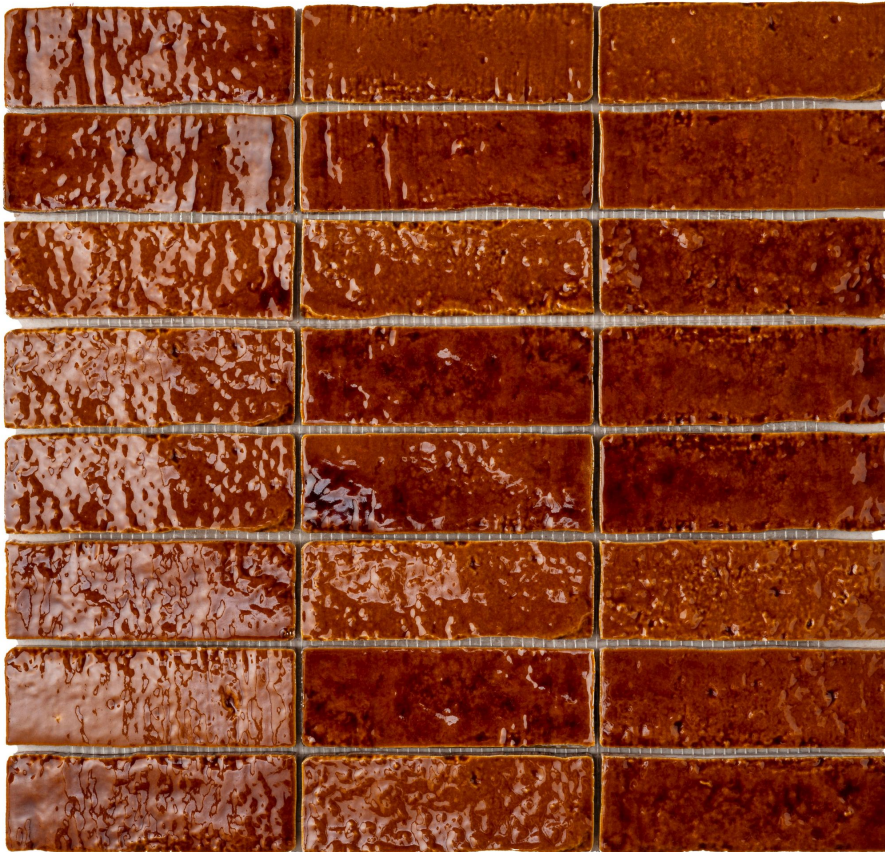

THE STONES & MORE GROUP

**PRODUCT
CARAMELO**

| 13"x13" |

**** Product must be sealed prior to grouting ****

TECHNICAL DATA

NEW

NAME: Caramelo
FAMILY: Mosaics
SERIES: Minibru
SIZE: 13"x13"
COLORS: Caramel
LOOK: Subway
FINISH: Glossy

USE: Wall only
TYPE OF PIECE: Mesh Tile
APPLICATION: Not suitable for the floor| Suitable for
Showers| Suitable for any room| Suitable for
backsplash| Suitable for wall only
MATERIAL: Ceramic
PATTERN: Brick
THICKNESS: 8mm