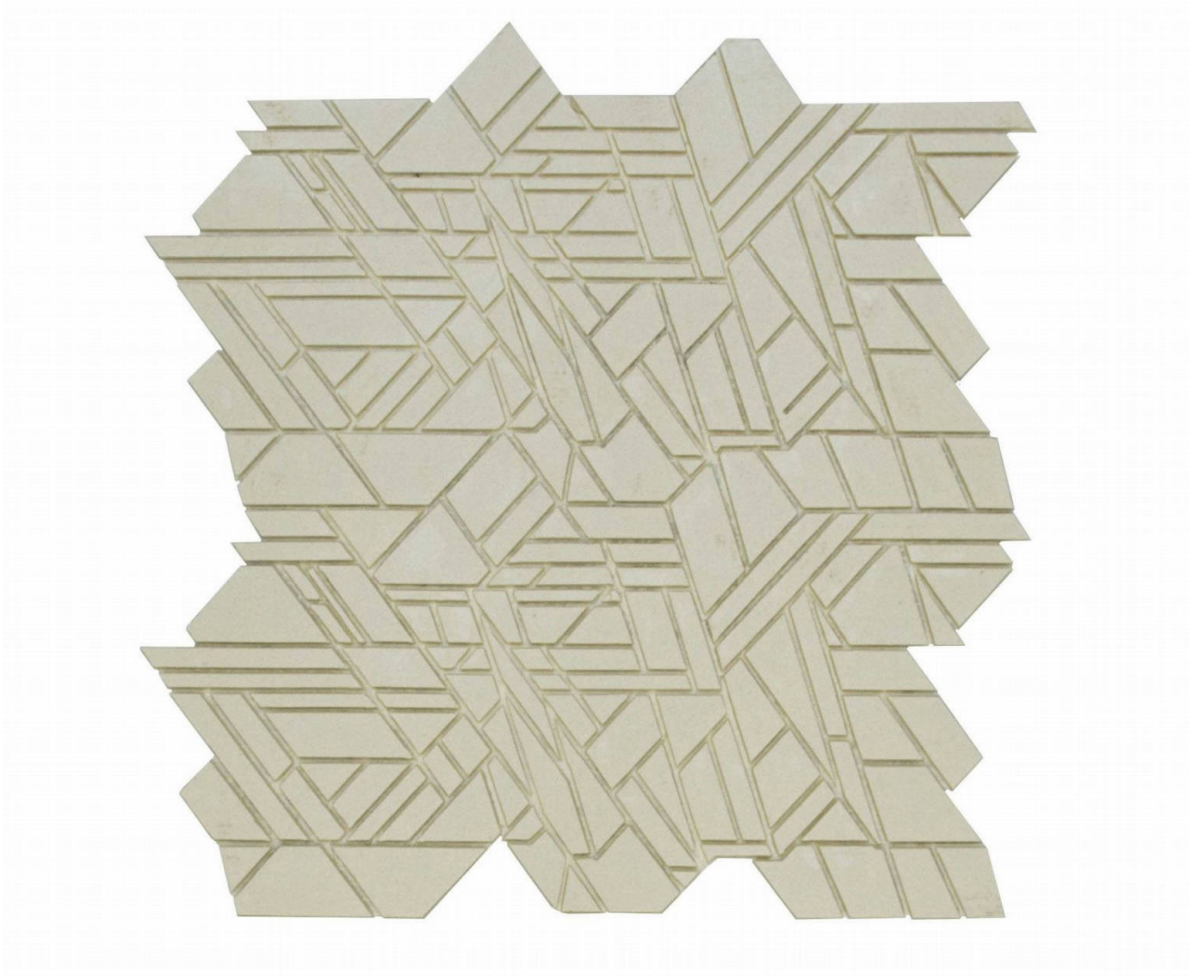

**STONES & MORE**

---

**PRODUCT**  
**PRJY704**

---

Multi-Size | 12"x12" |

**DETAILS**

**TECHNICAL DATA**

NAME: PRJY704  
FAMILY: Mosaics  
SERIES: Resin  
SIZE: 12"x12"  
CHIP SIZE: Multi-Size  
COLORS: Ivy

TYPE OF PIECE: Mesh Tile  
APPLICATION: Suitable for backsplash, Suitable for any room, Suitable for wall only, Not suitable for the floor  
MATERIAL: Resin  
PATTERN: Geometric  
THICKNESS: 4mm

**PACKING**