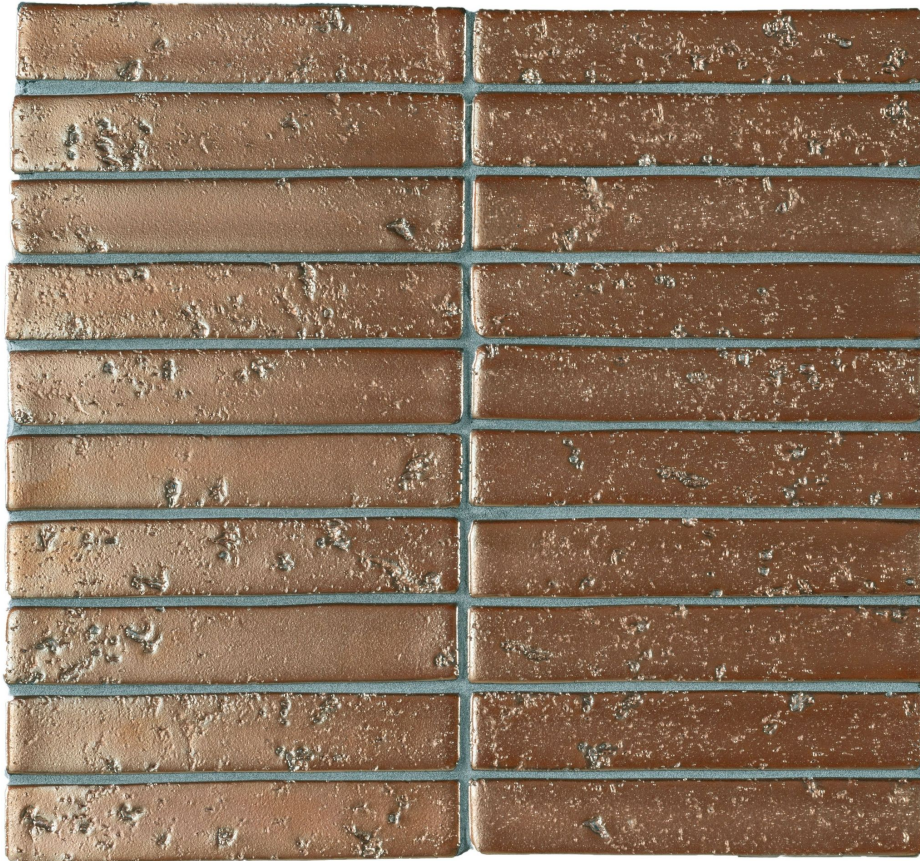

THE STONES & MORE GROUP

PRODUCT
EL COBRE

| 11"x12" |

**** Product must be sealed prior to grouting ****

TECHNICAL DATA

NEW

NAME: El Cobre
FAMILY: Mosaics
SERIES: Santa Barbara
SIZE: 11"x12"
COLORS: Copper
LOOK: Linear
FINISH: Metallic

USE: Wall only
TYPE OF PIECE: Mesh Tile
APPLICATION: Not suitable for the floor| Suitable for Showers| Suitable for any room| Suitable for backsplash| Suitable for wall only
MATERIAL: Porcelain
PATTERN: Brick
THICKNESS: 8mm