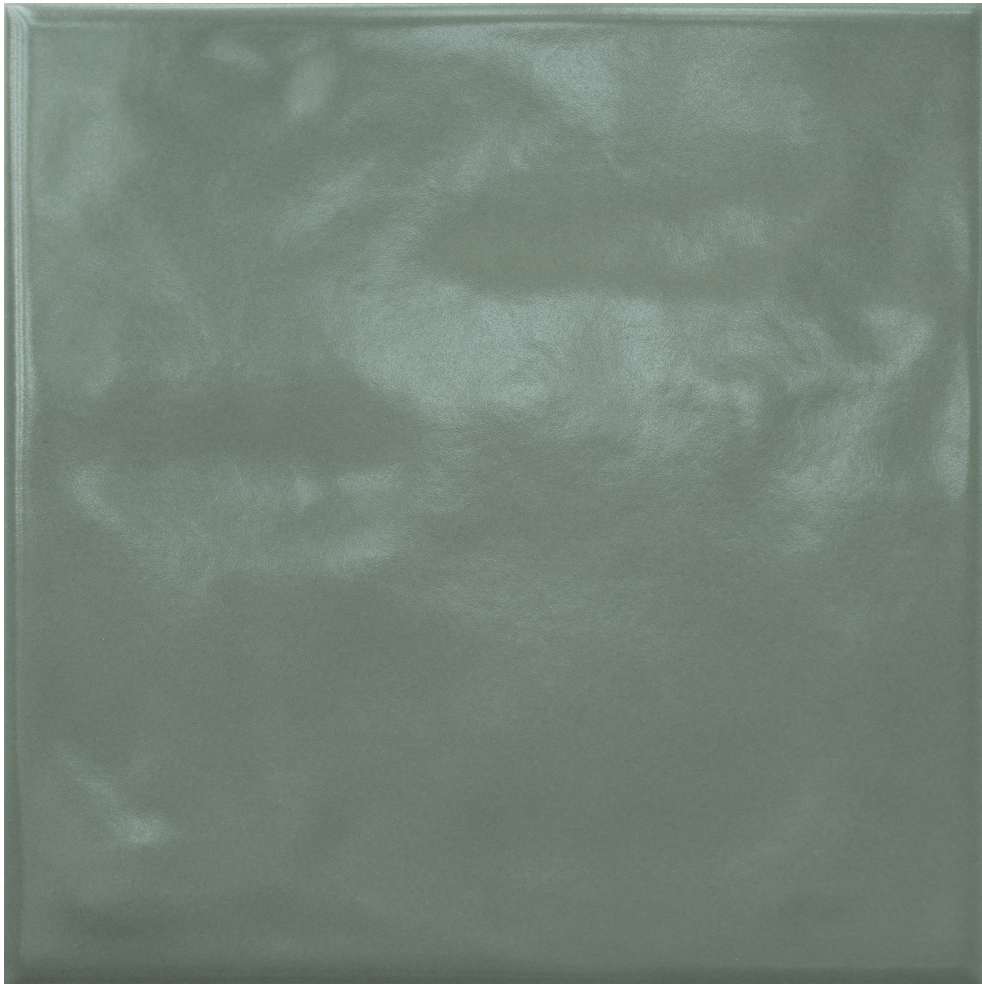

**THE STONES & MORE GROUP**

---

**PRODUCT**  
**GELATO MATCHA**

---

| 6"x6" | Ceramic Tile

## GRAPHIC VARIETY

## TECHNICAL DATA

**NEW**

**NAME:** Gelato Matcha  
**FAMILY:** Tiles  
**SERIES:** Gelato  
**SIZE:** 6"x6"  
**TPOLOGY:** Ceramic Tile  
**COLORS:** Green  
**LOOK:** Decor  
**FINISH:** Glossy

**USE:** Wall only  
**TYPE OF PIECE:** Decorated bases  
**APPLICATION:** Suitable for wall only  
**THICKNESS:** 6mm