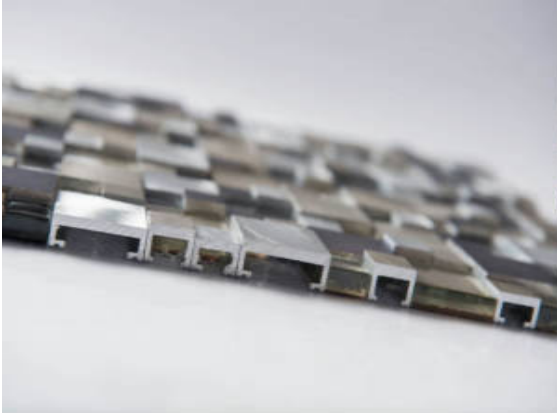

STONES & MORE

PRODUCT
179020

Multi-Size | 11"x12" |

DETAILS

TECHNICAL DATA

NAME: 179020
FAMILY: Mosaics
SERIES: Aluminum
SIZE: 11"x12"
CHIP SIZE: Multi-Size
COLORS: Multi-color

TYPE OF PIECE: Mesh Tile
APPLICATION: Not suitable for wet areas or
floor|Suitable for any room| Suitable for wall only
MATERIAL: Aluminum
PATTERN: Square
THICKNESS: 10mm