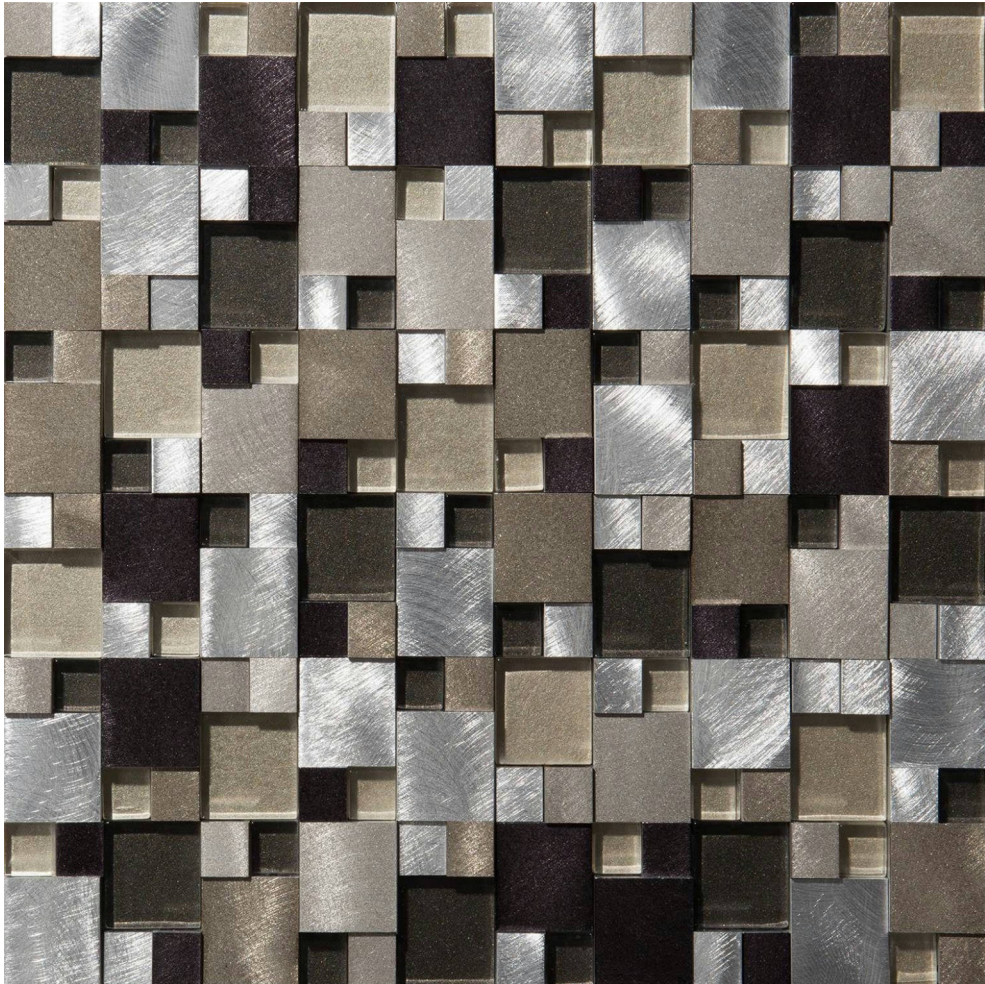

STONES & MORE

PRODUCT
179020

Multi-Size | 11"x12" |

DETAILS

TECHNICAL DATA

NAME: 179020
FAMILY: Mosaics
SERIES: Aluminum
SIZE: 11"x12"
CHIP SIZE: Multi-Size
COLORS: Multi-color

TYPE OF PIECE: Mesh Tile
APPLICATION: Not suitable for wet areas or
floor|Suitable for any room| Suitable for wall only
MATERIAL: Aluminum
PATTERN: Square
THICKNESS: 10mm